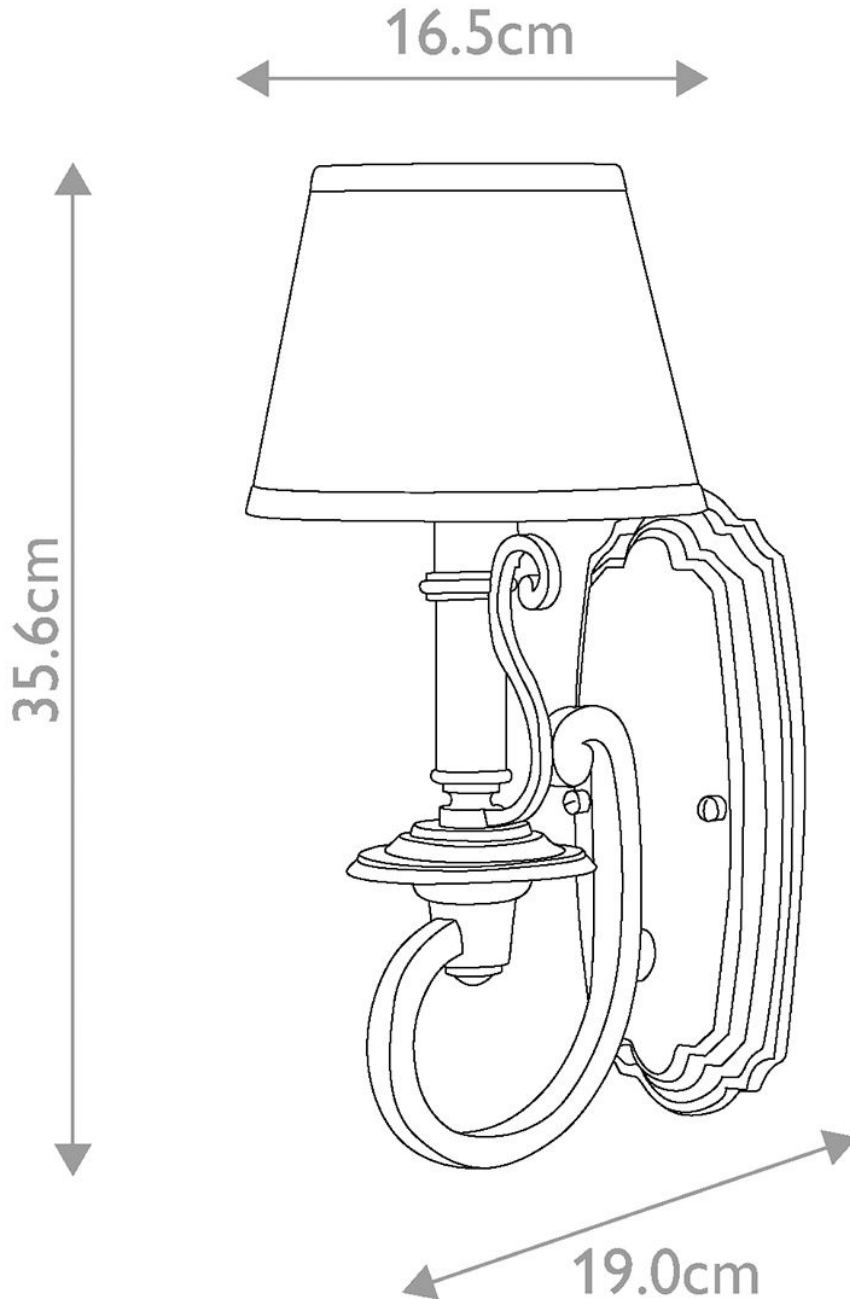

Elstead - Hinkley Lighting - Plymouth HK-PLYMOUTH1 Wall Light

CONTACT