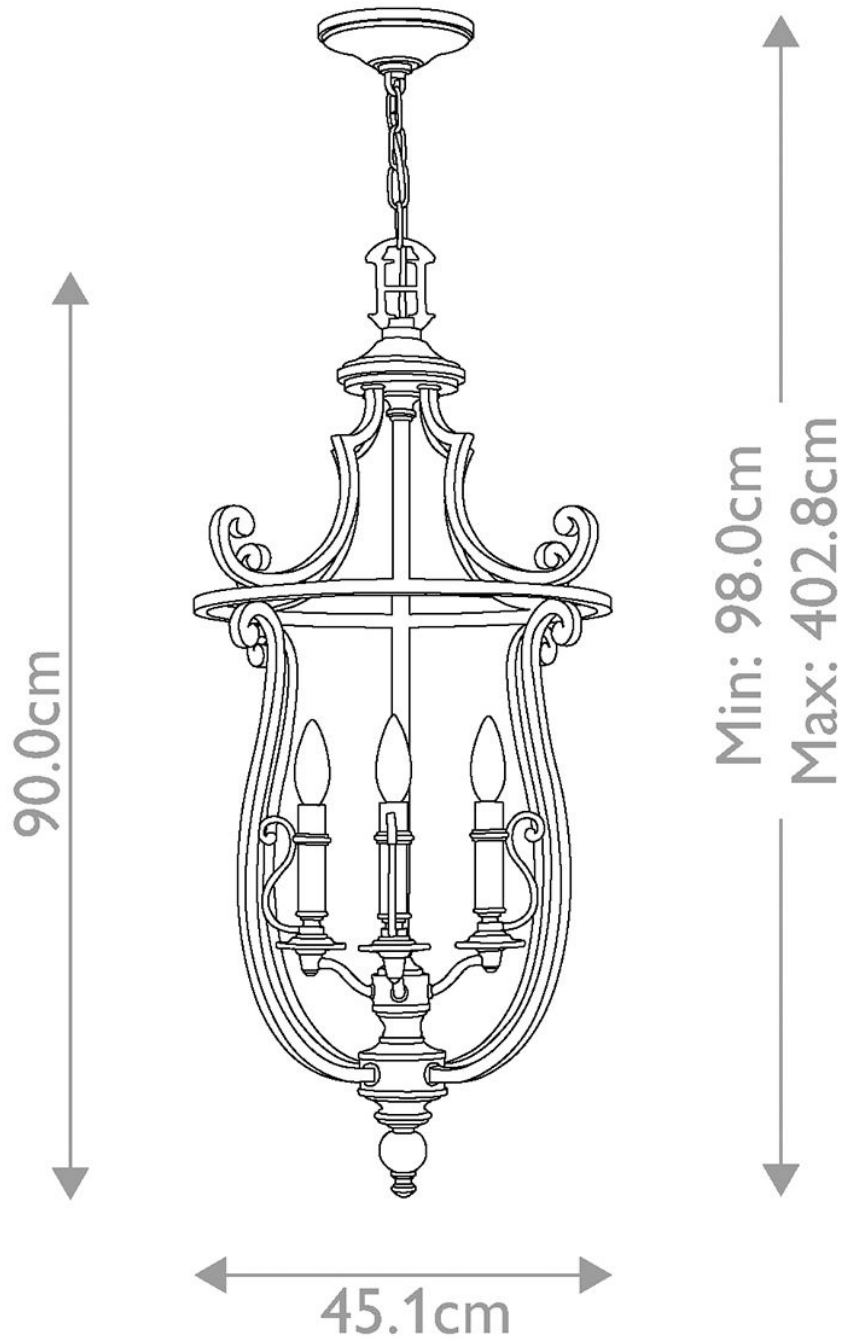

Elstead - Hinkley Lighting - Plymouth HK-PLYMOUTH4-P Chandelier

CONTACT