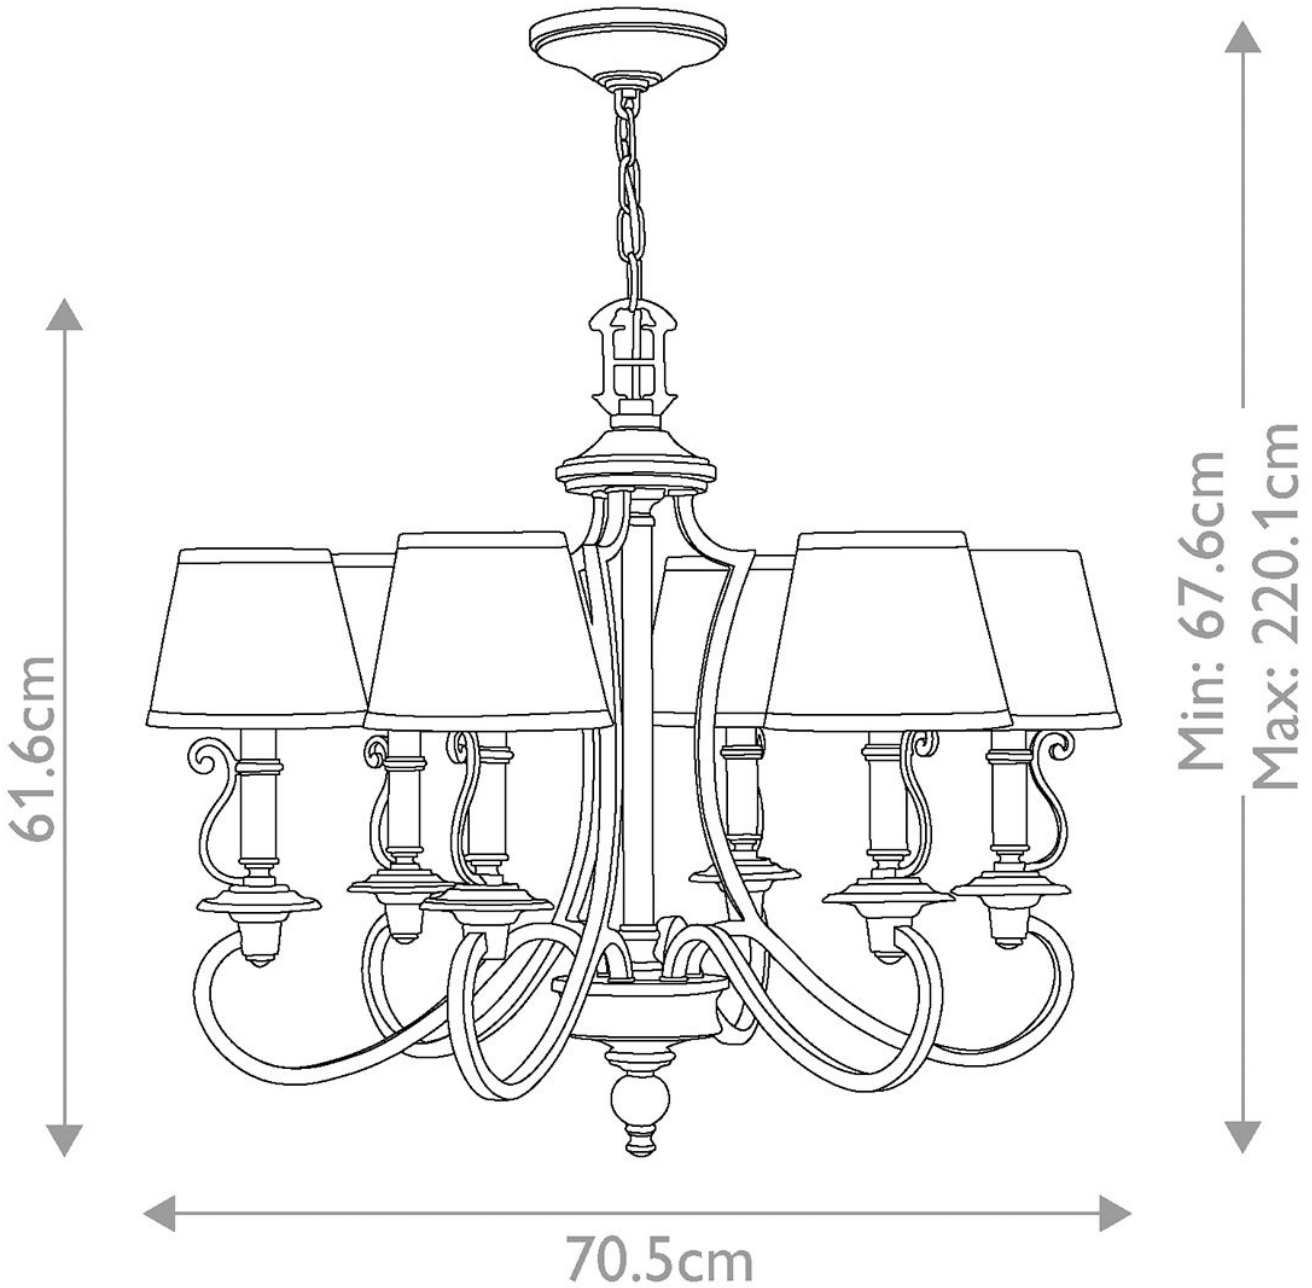

Elstead - Hinkley Lighting - Plymouth HK-PLYMOUTH6 Chandelier

CONTACT