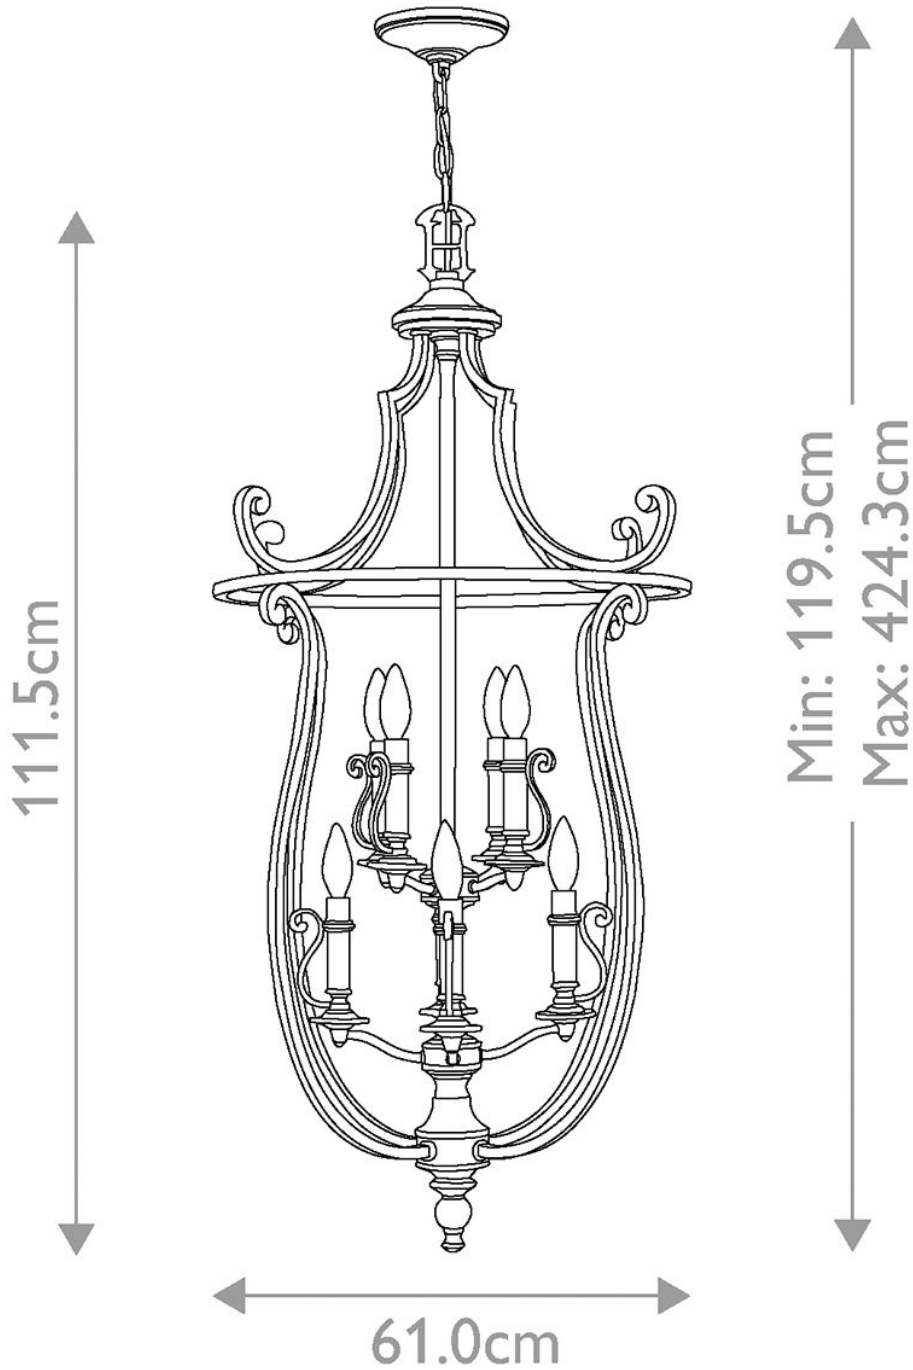

Elstead - Hinkley Lighting - Plymouth HK-PLYMOUTH8-P Chandelier

CONTACT