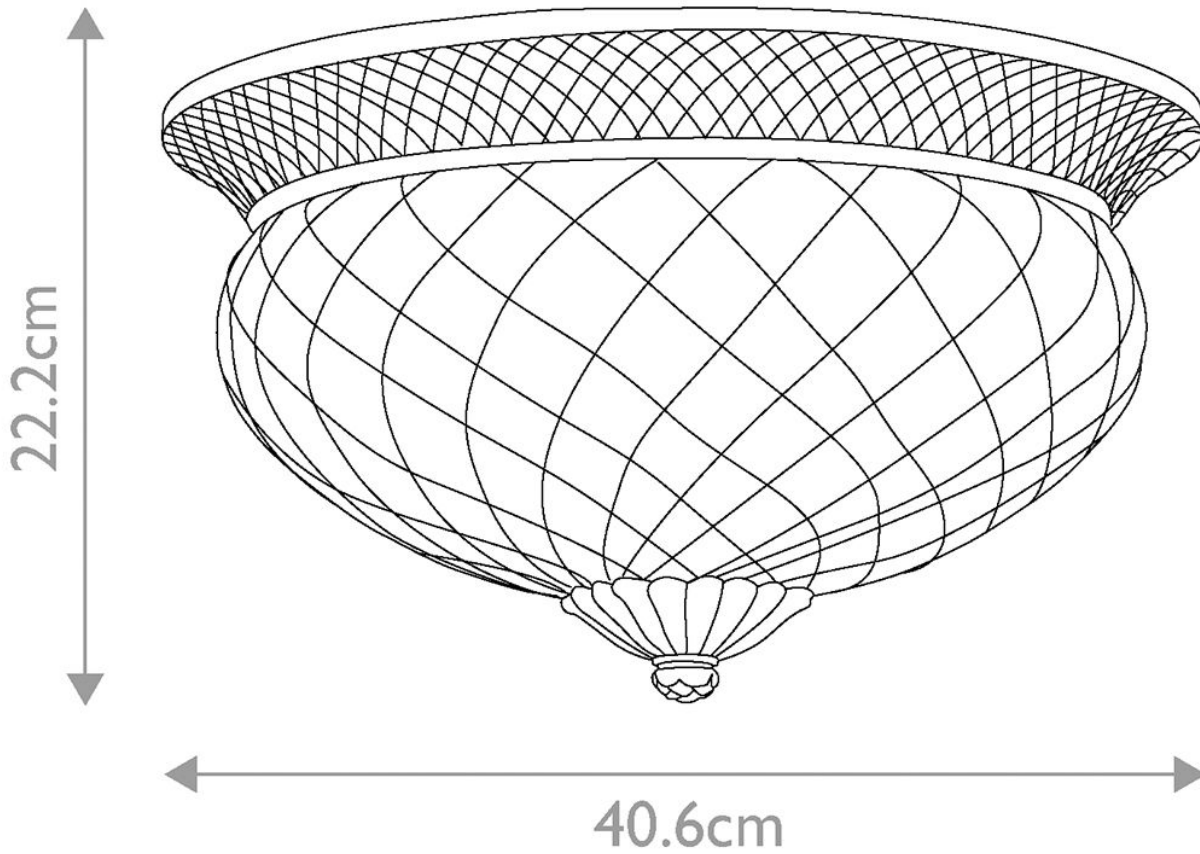

Elstead - Hinkley Lighting - Plantation HK-PLANT-F-L-PZ Flush Light

CONTACT