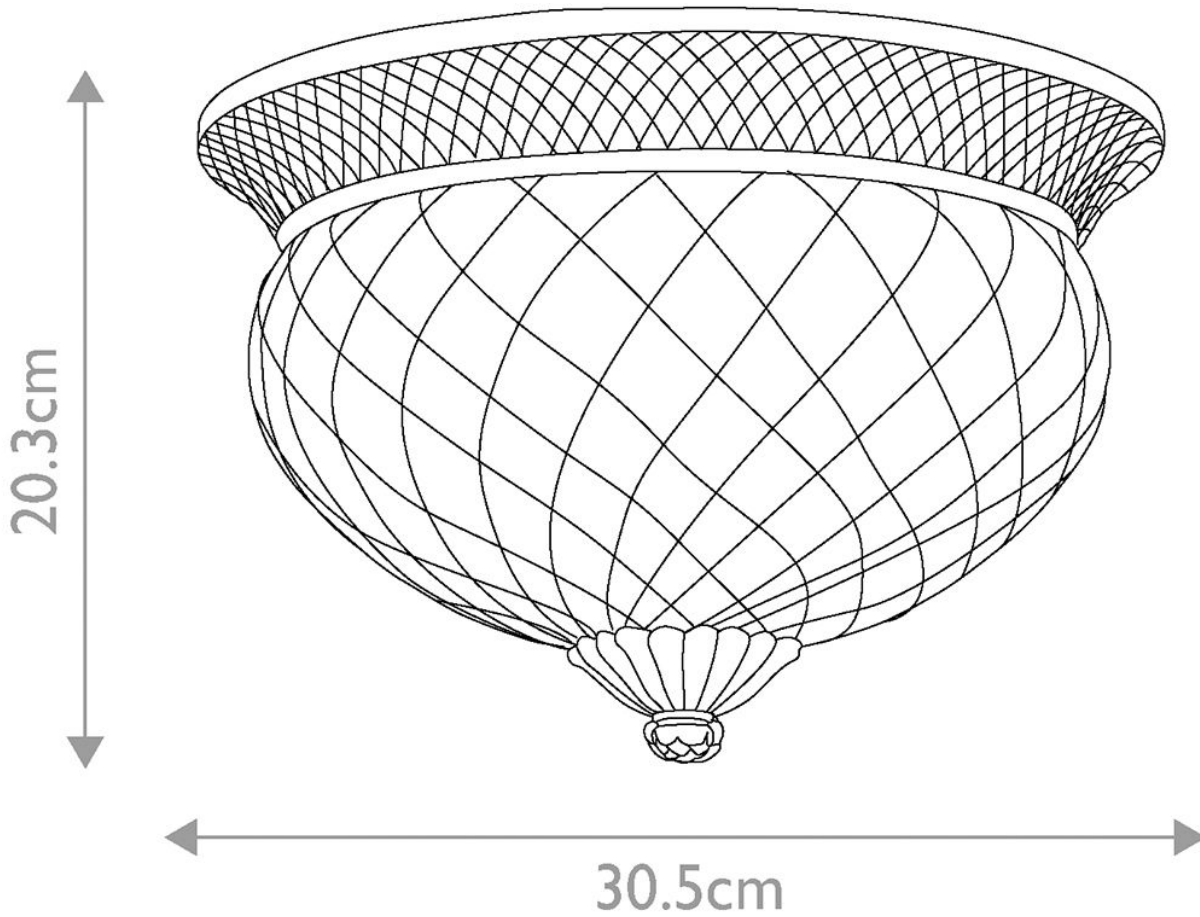

Elstead - Hinkley Lighting - Plantation HK-PLANT-F-S-PZ Flush Light

CONTACT