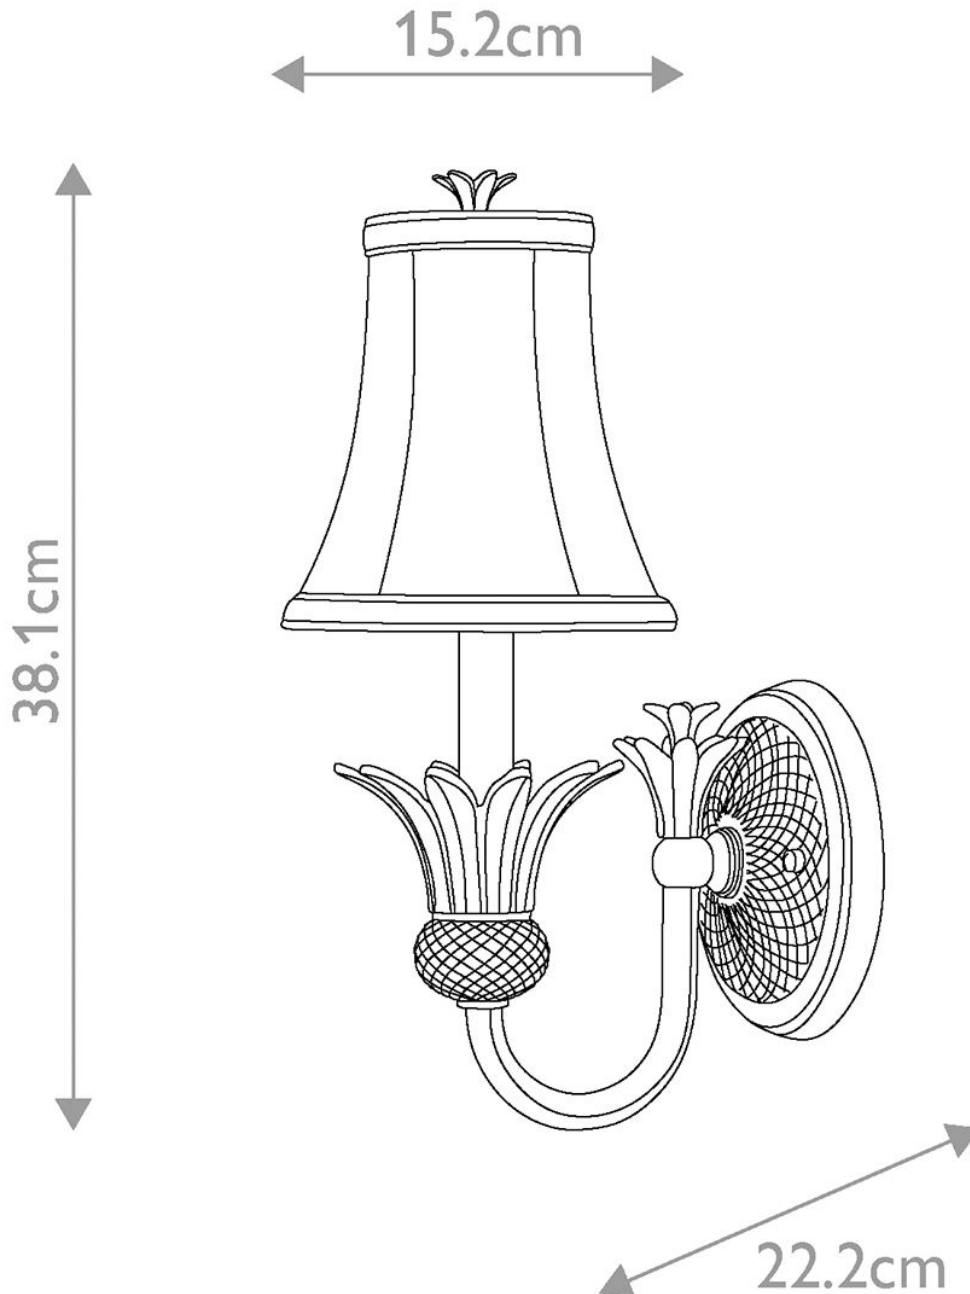

Elstead - Hinkley Lighting - Plantation HK-PLANT1-PZ Wall Light

**CONTACT**