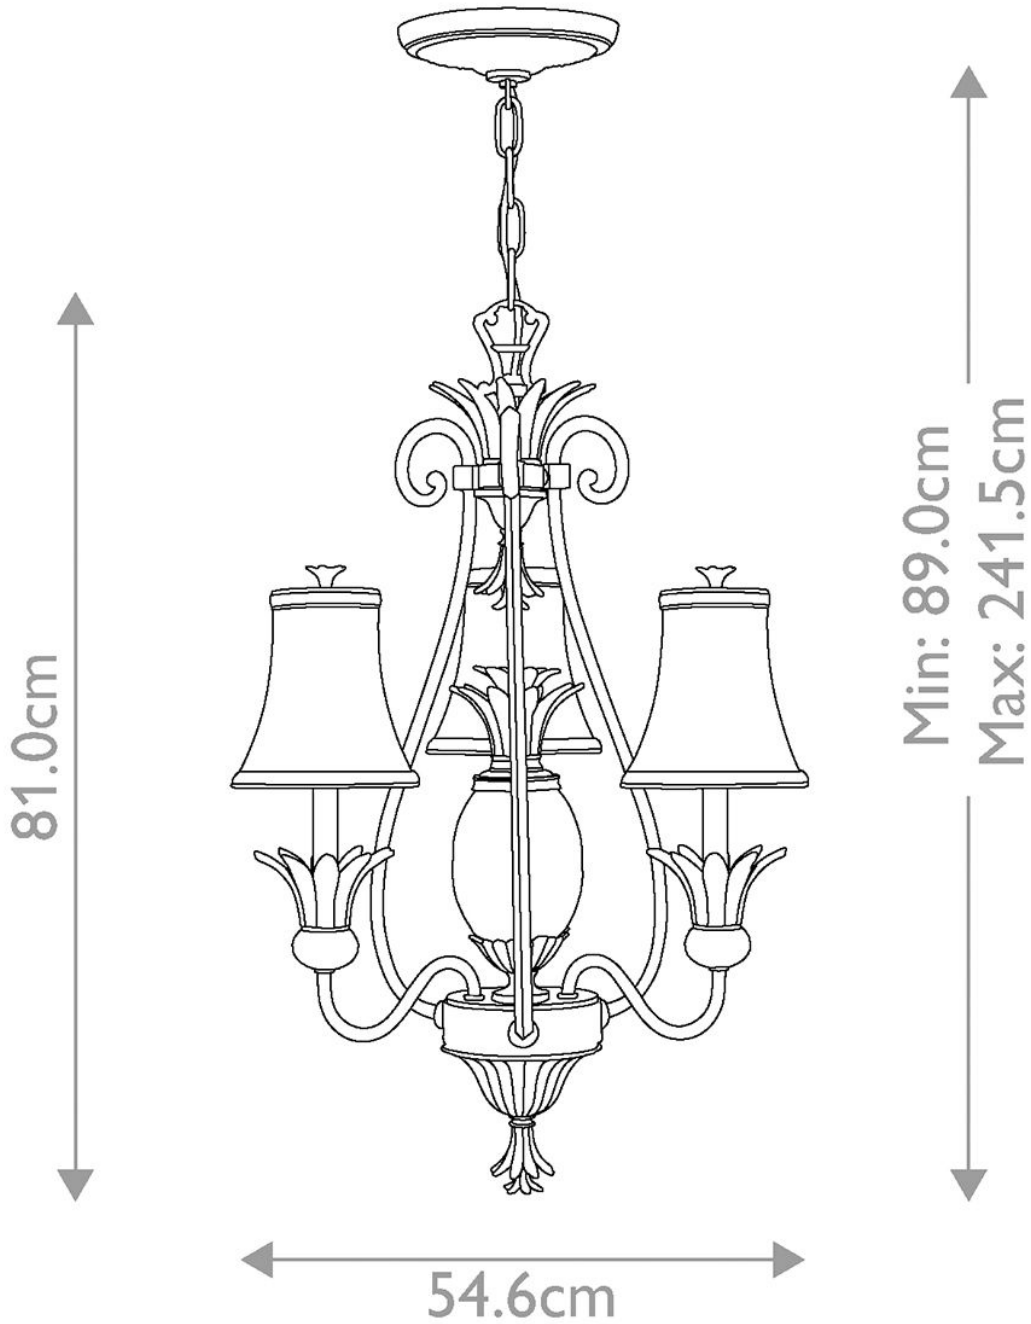

Elstead - Hinkley Lighting - Plantation HK-PLANT3-PZ Chandelier

CONTACT