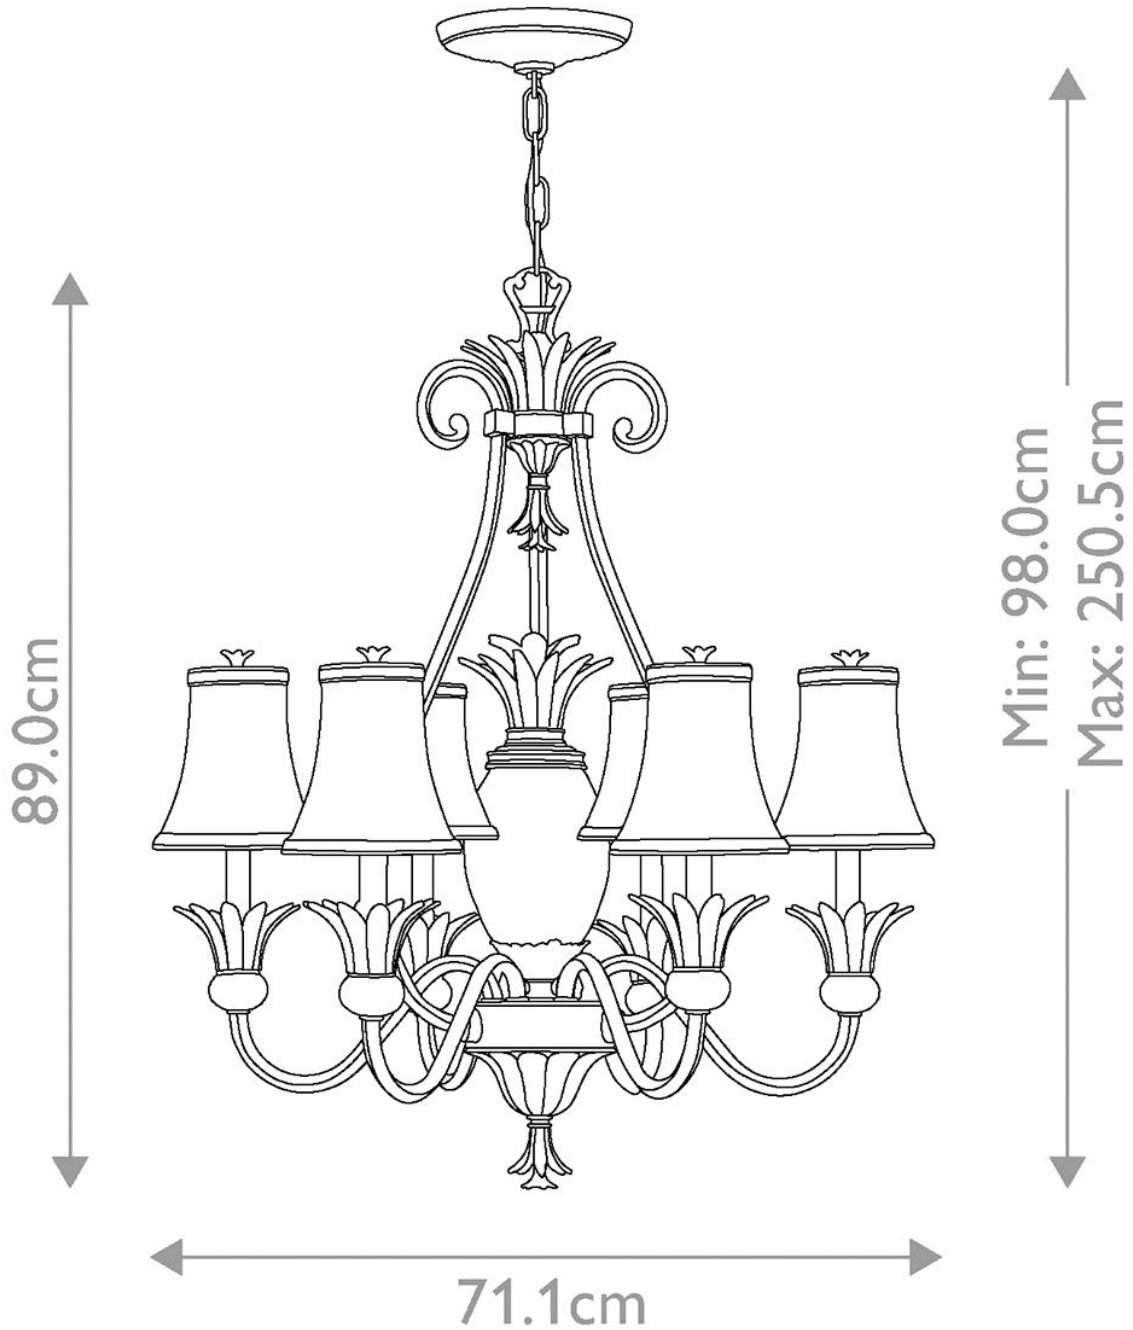

Elstead - Hinkley Lighting - Plantation HK-PLANT7-PZ Chandelier

CONTACT