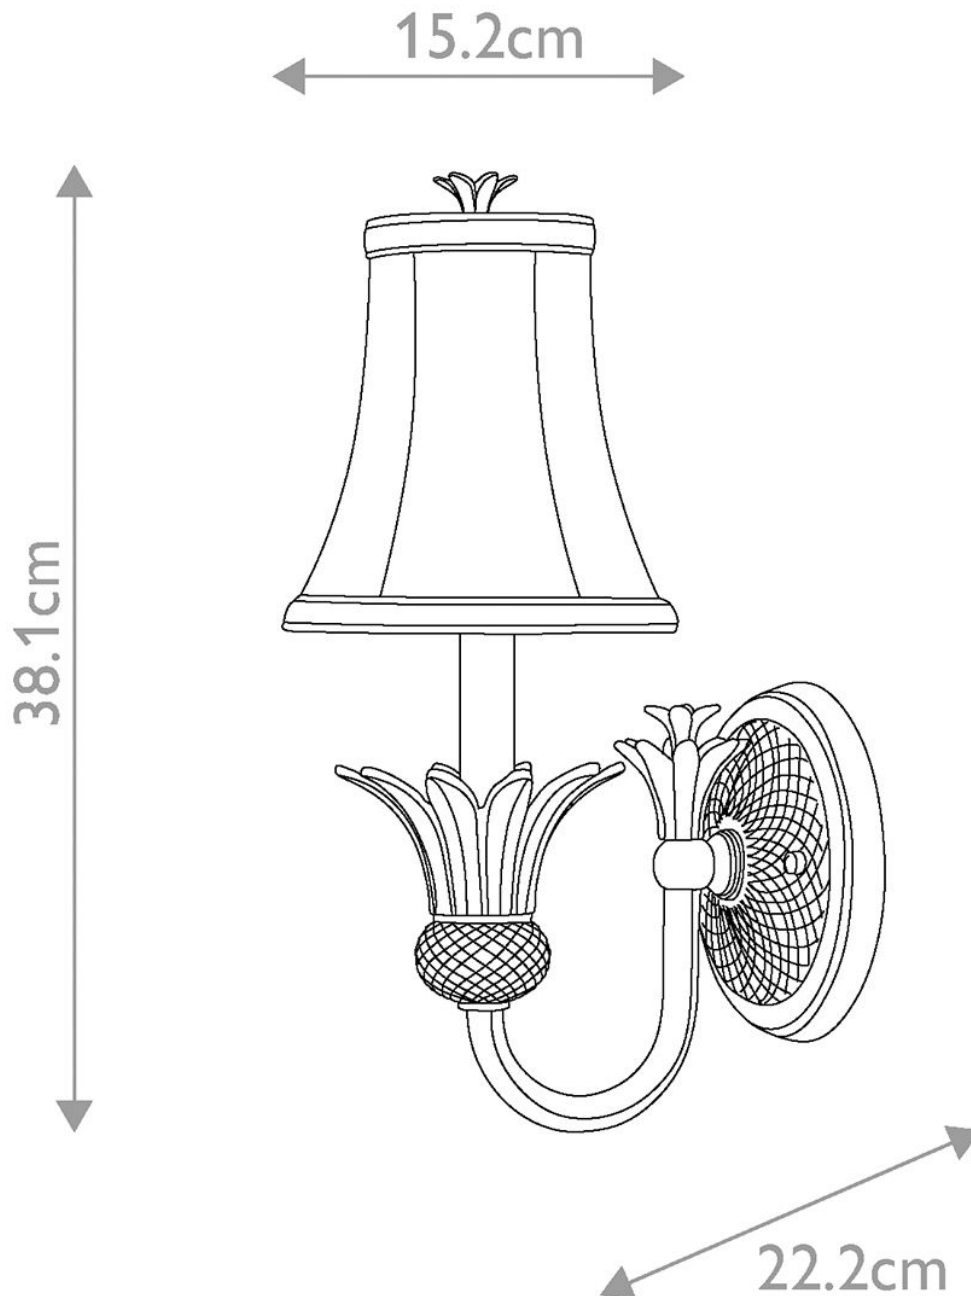

Elstead - Hinkley Lighting - Plantation HK-PLANT1-PL Wall Light

CONTACT