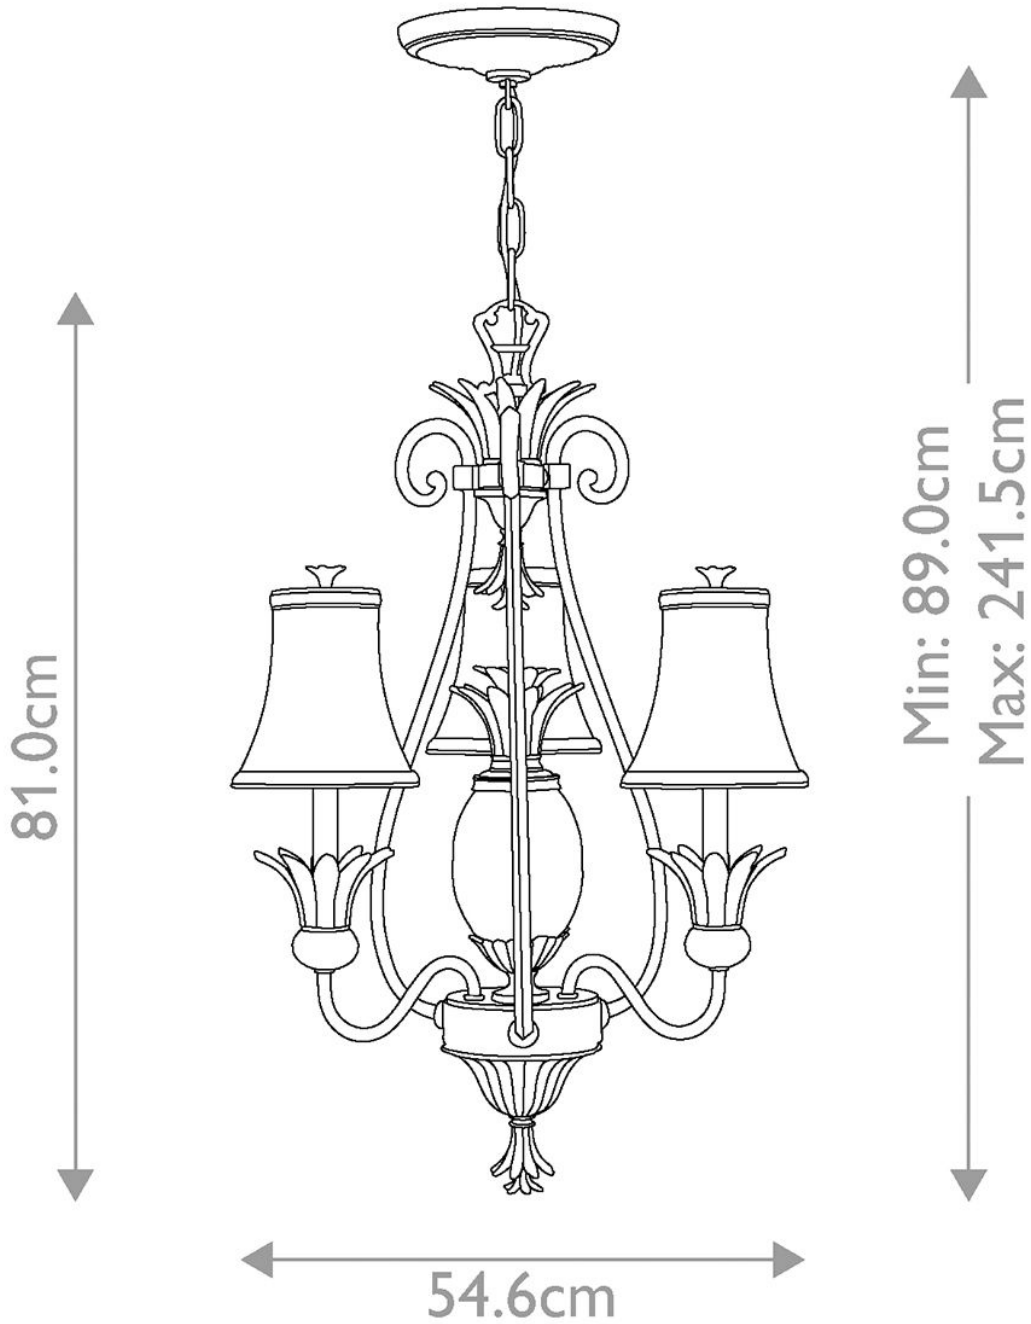

Elstead - Hinkley Lighting - Plantation HK-PLANT3-PL Chandelier

CONTACT