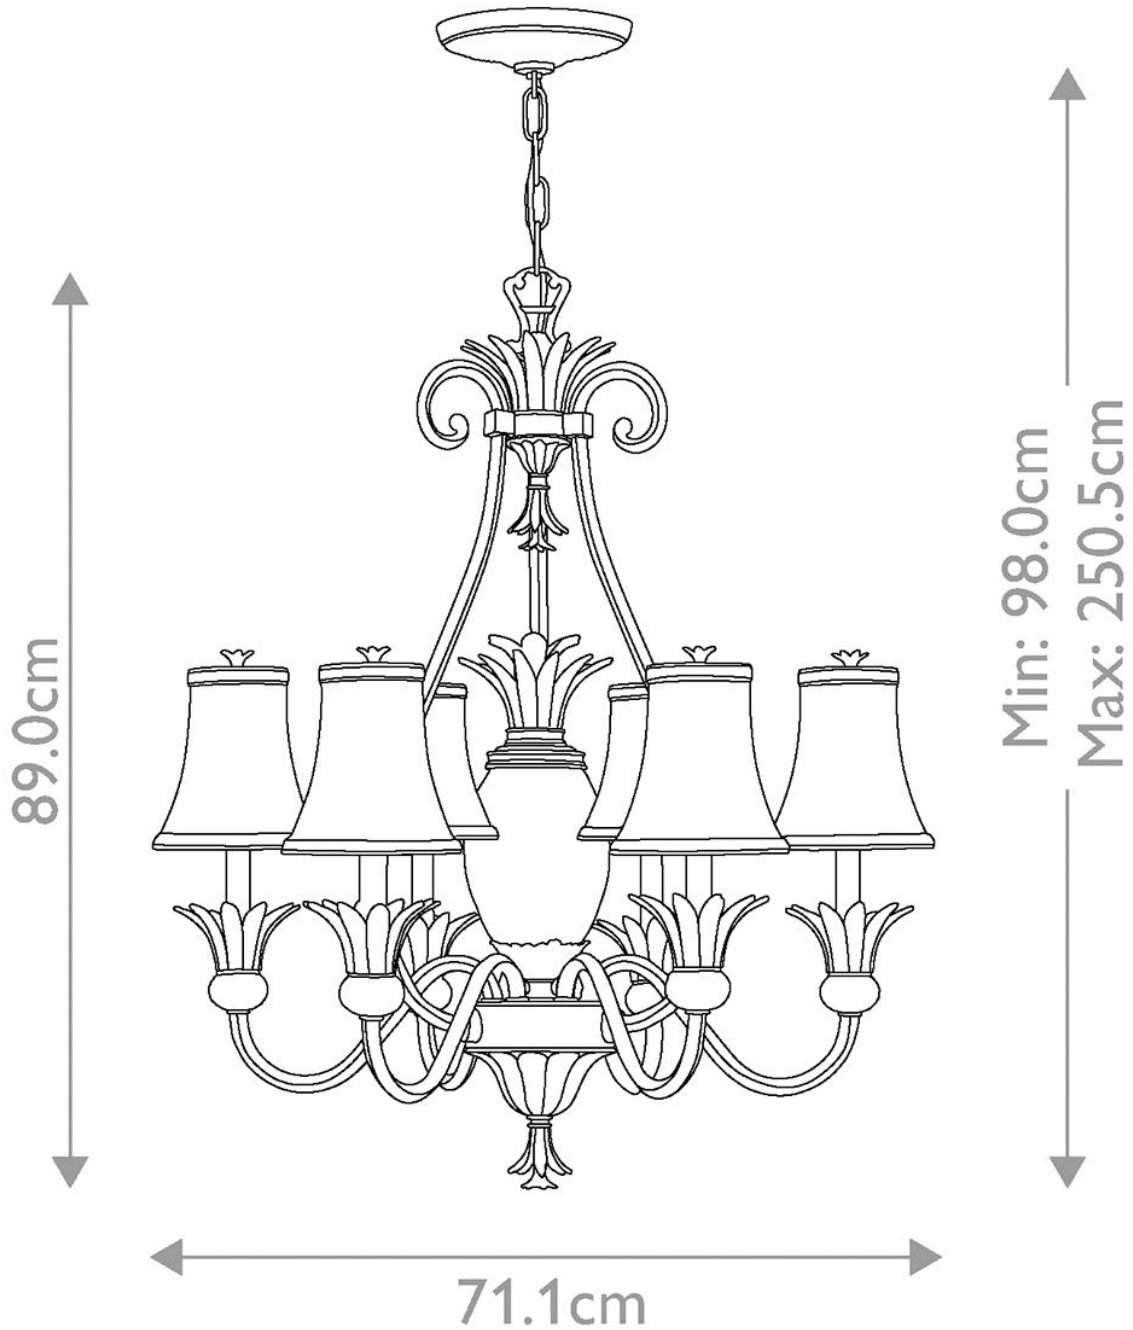

Elstead - Hinkley Lighting - Plantation HK-PLANT7-PL Chandelier

CONTACT