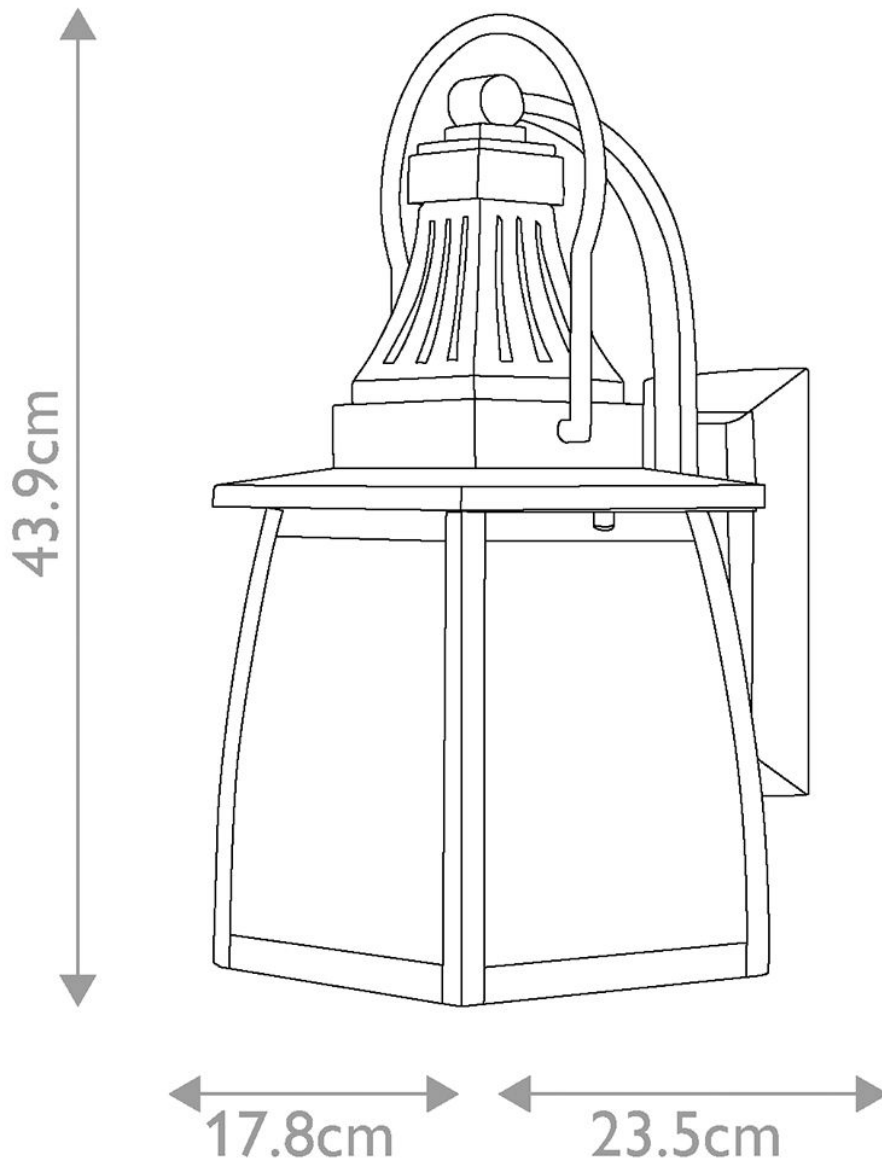

Elstead - Hinkley Lighting - Montauk HK-MONTAUK-M Wall Light

CONTACT