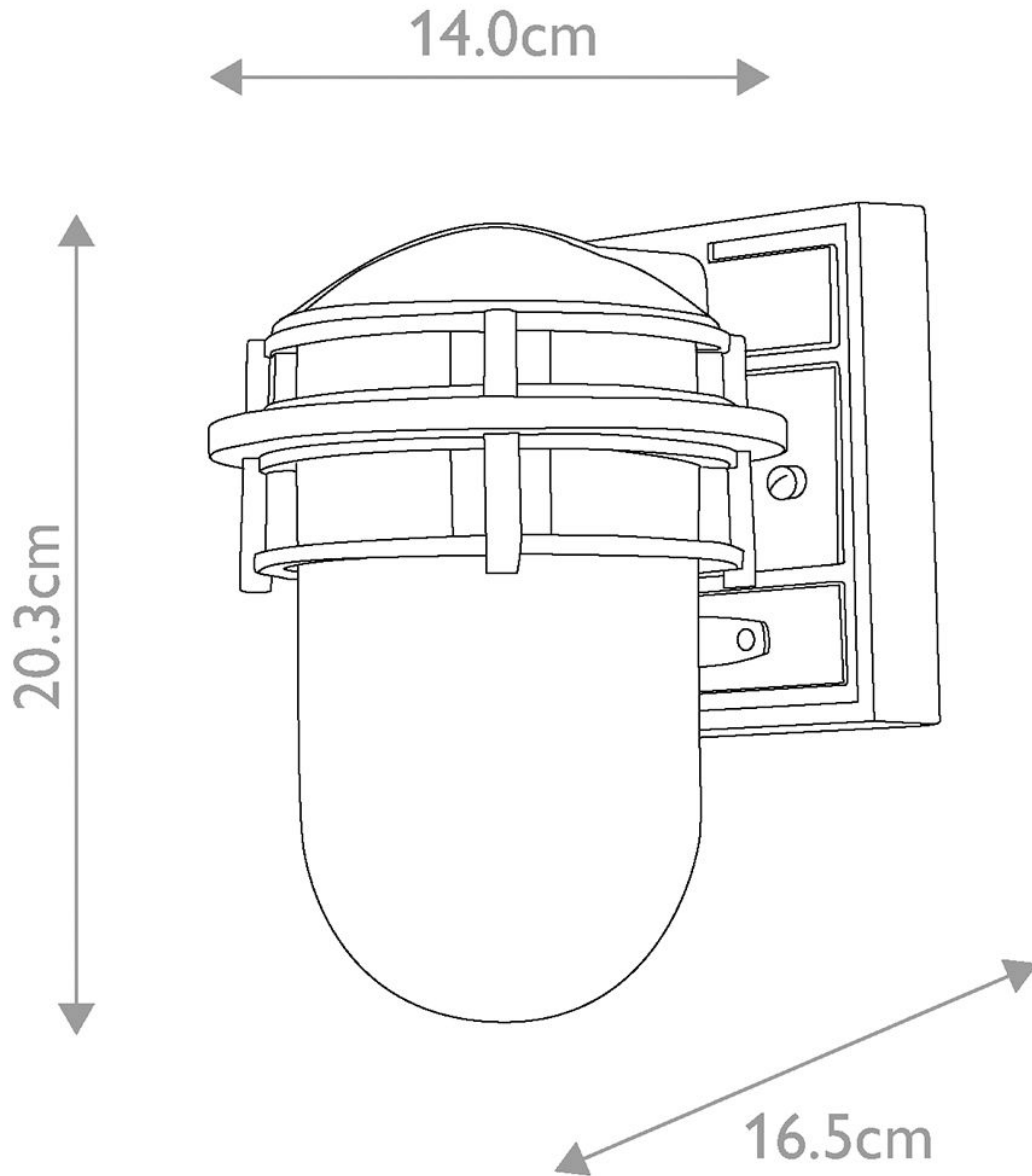

Elstead - Hinkley Lighting - Reef HK-REEF-MINI-HE Wall Light

CONTACT