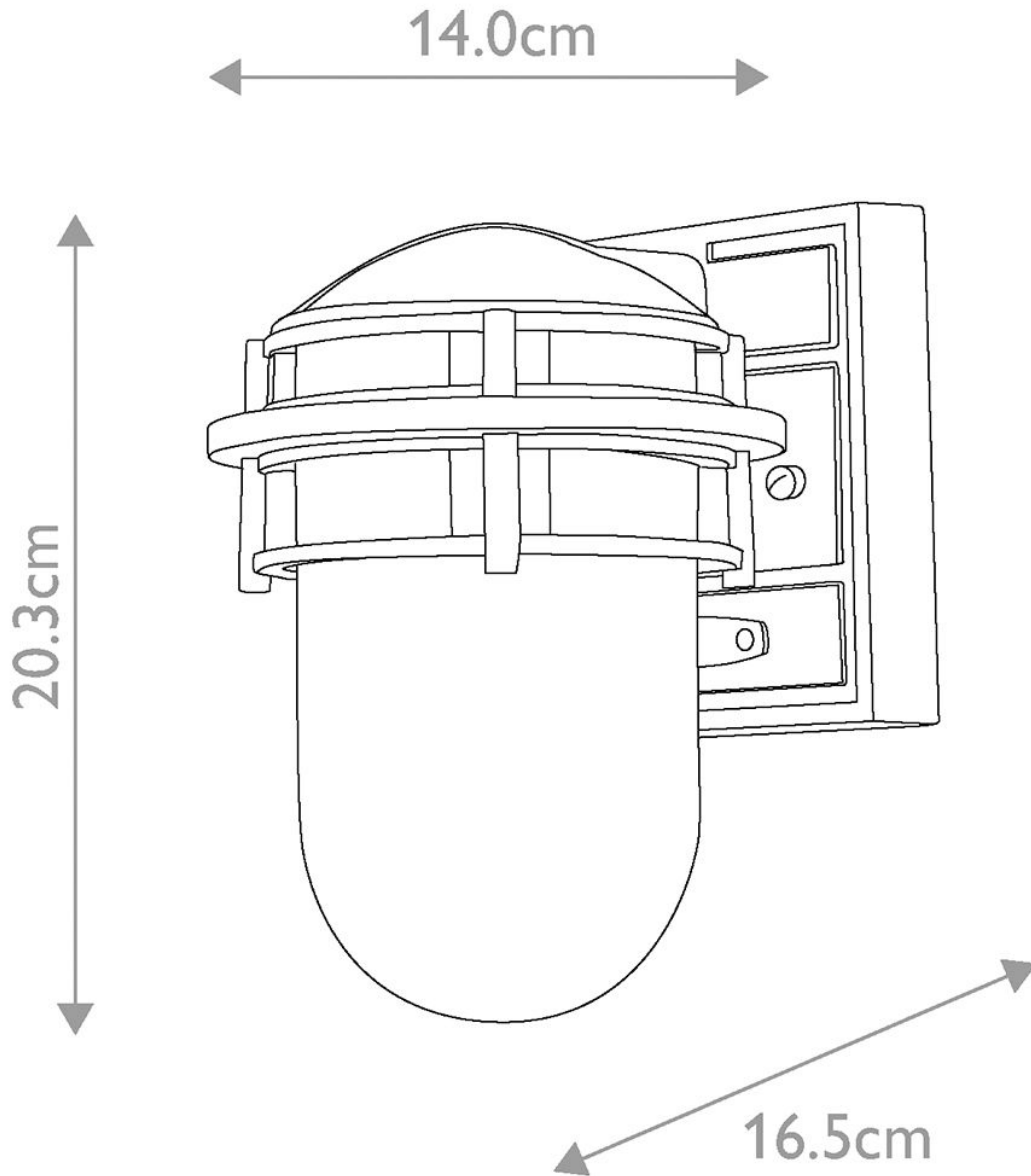

Elstead - Hinkley Lighting - Reef HK-REEF-MINI-VZ Wall Light

CONTACT