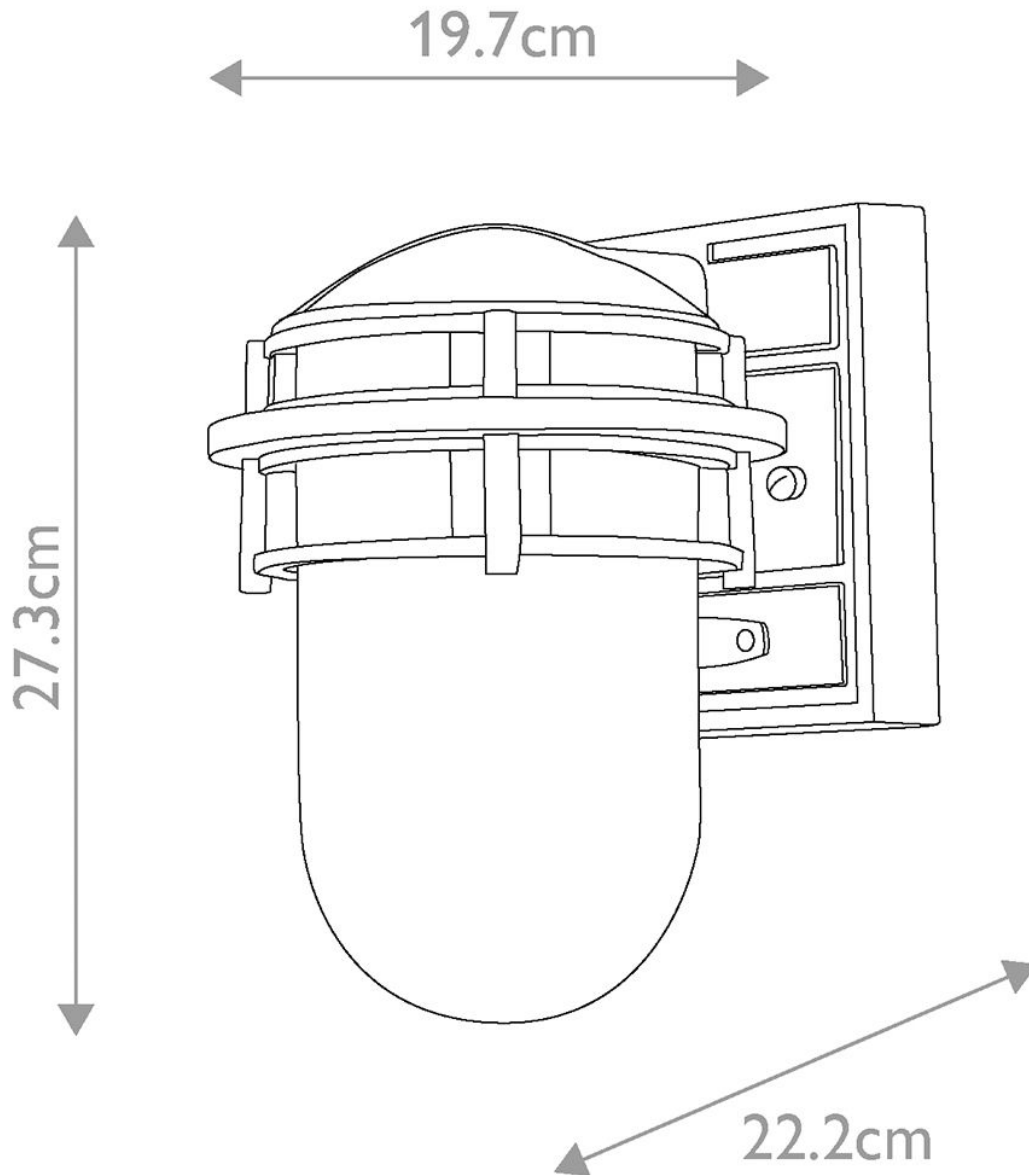

Elstead - Hinkley Lighting - Reef HK-REEF-SM-VZ Wall Light

CONTACT