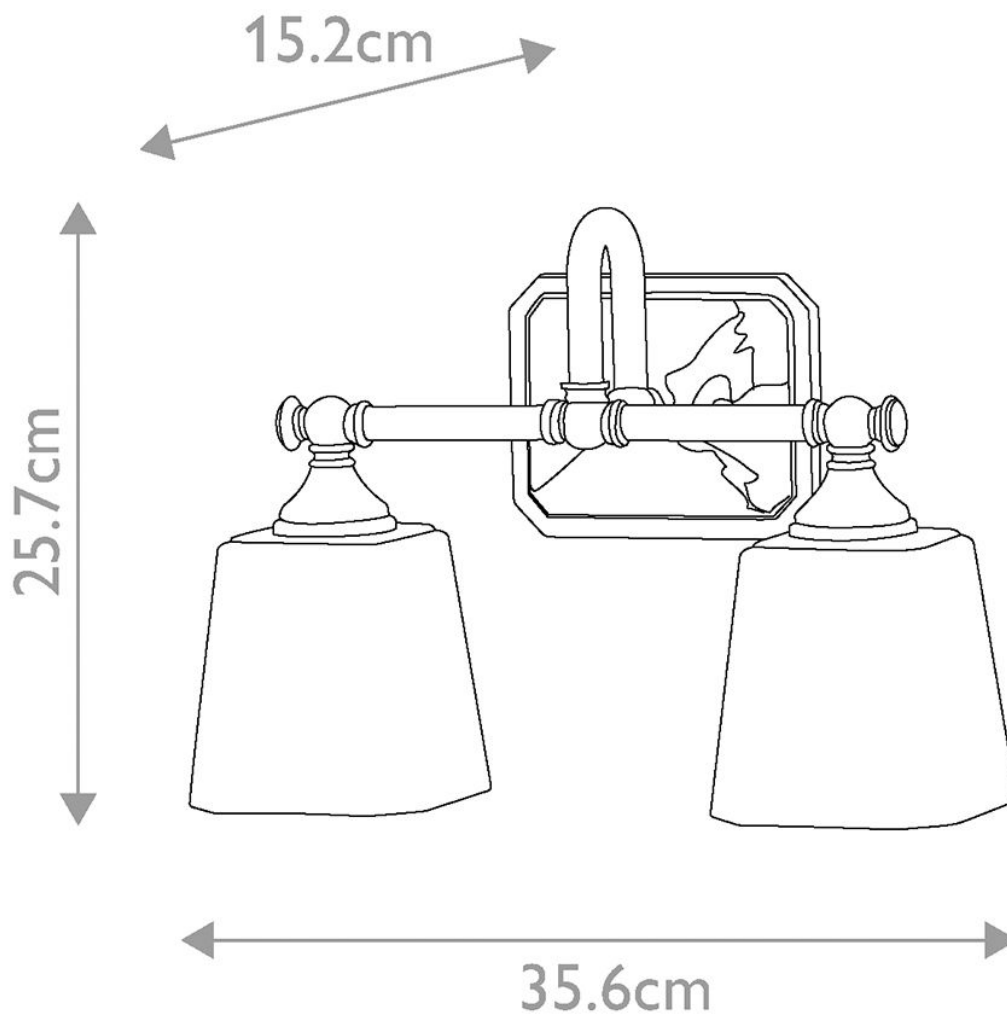

Elstead - Feiss - Concord FE-CONCORD2-BATH Wall Light

CONTACT