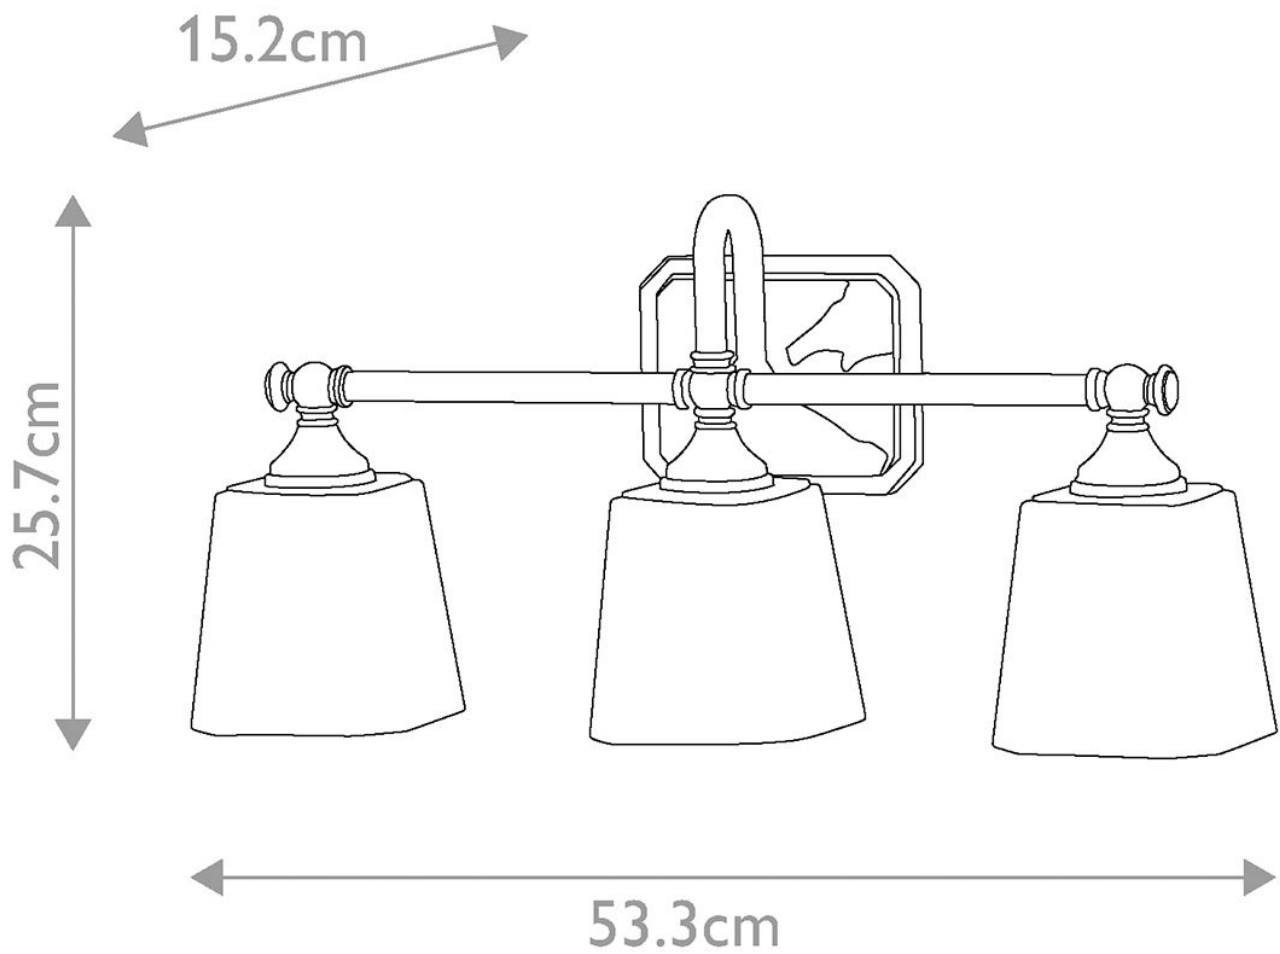

Elstead - Feiss - Concord FE-CONCORD3-BATH Wall Light

CONTACT