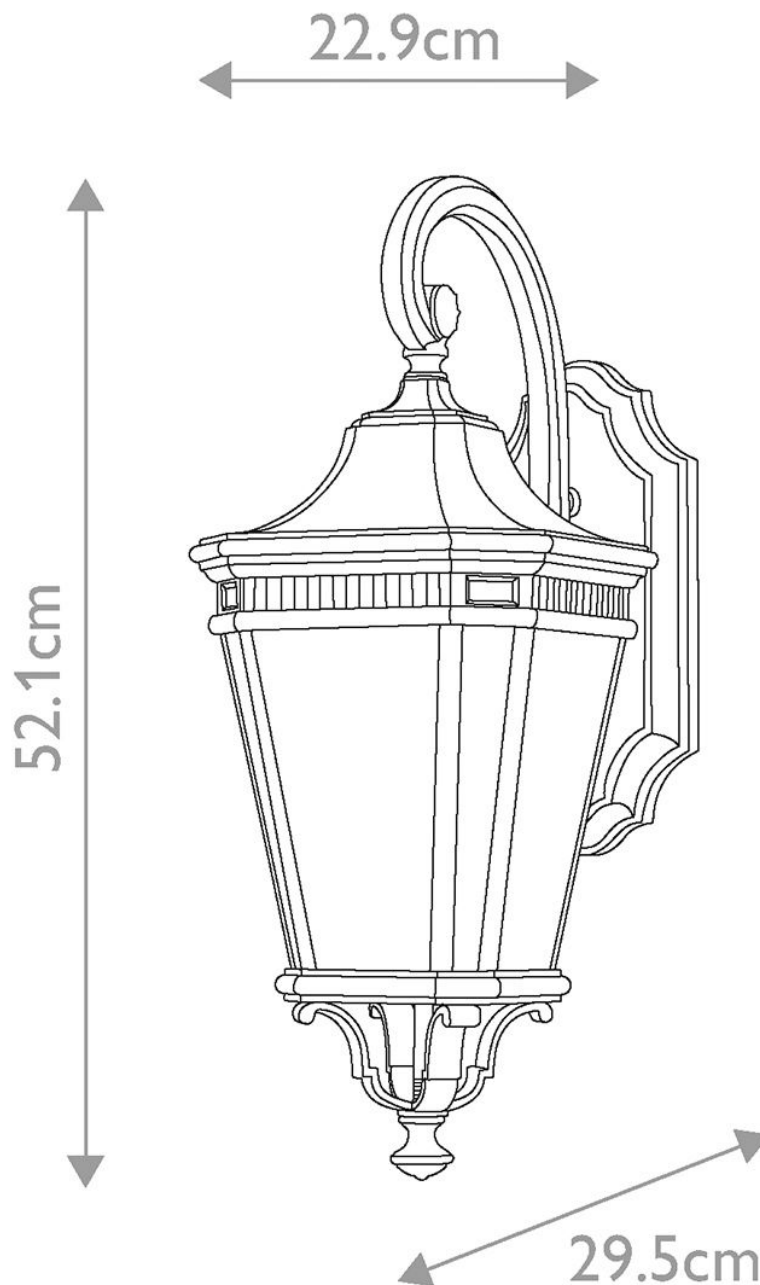

Elstead - Feiss - Cotswold Lane FE-COTSLN2-M-BK Wall Light

CONTACT