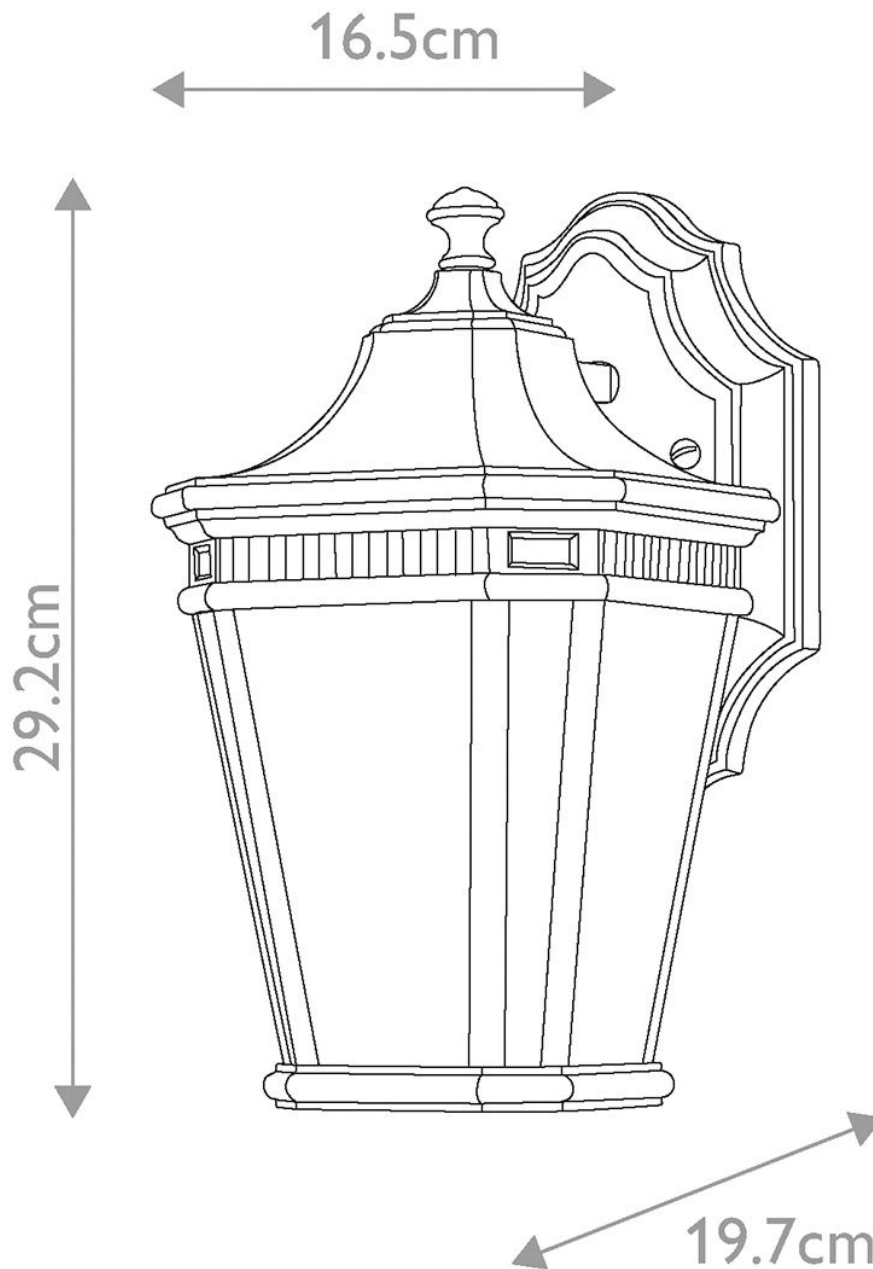

Elstead - Feiss - Cotswold Lane FE-COTSLN2-S-BK Wall Light

CONTACT