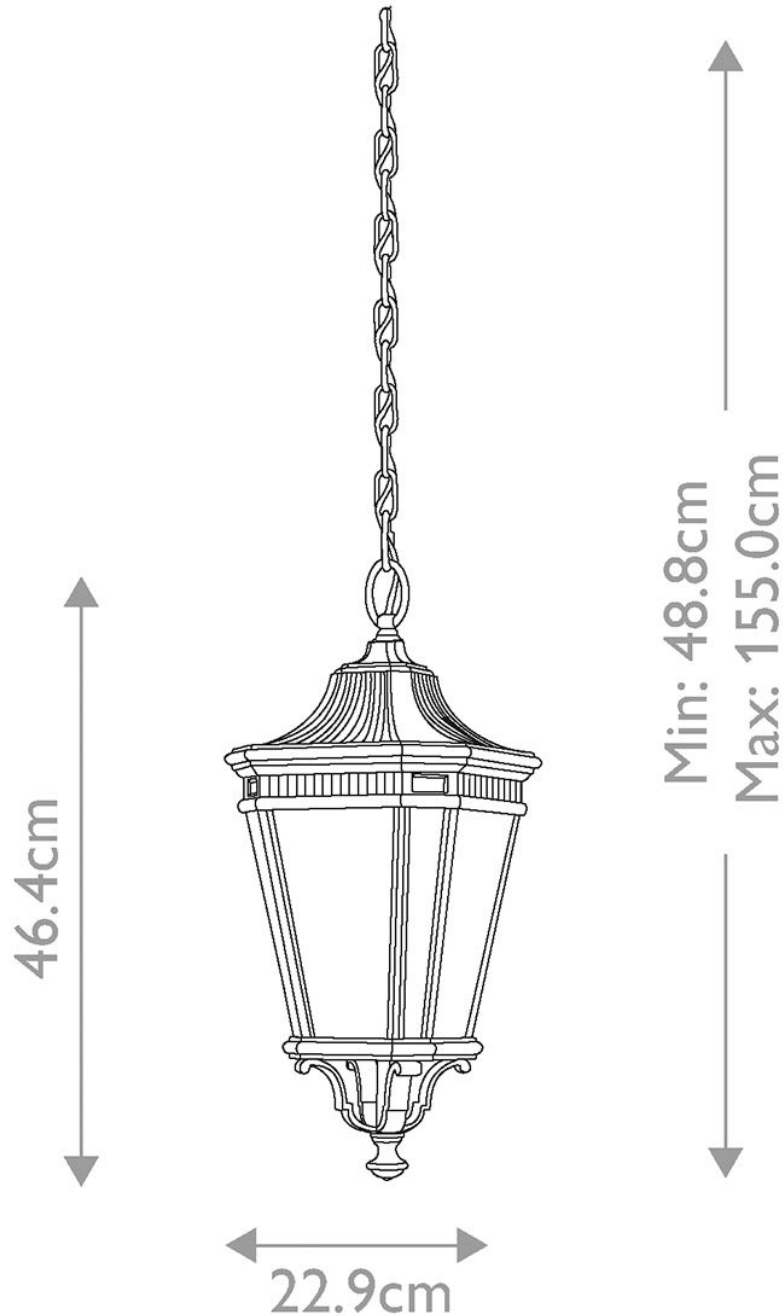

Elstead - Feiss - Cotswold Lane FE-COTSLN8-M-BK Chain Lantern

CONTACT