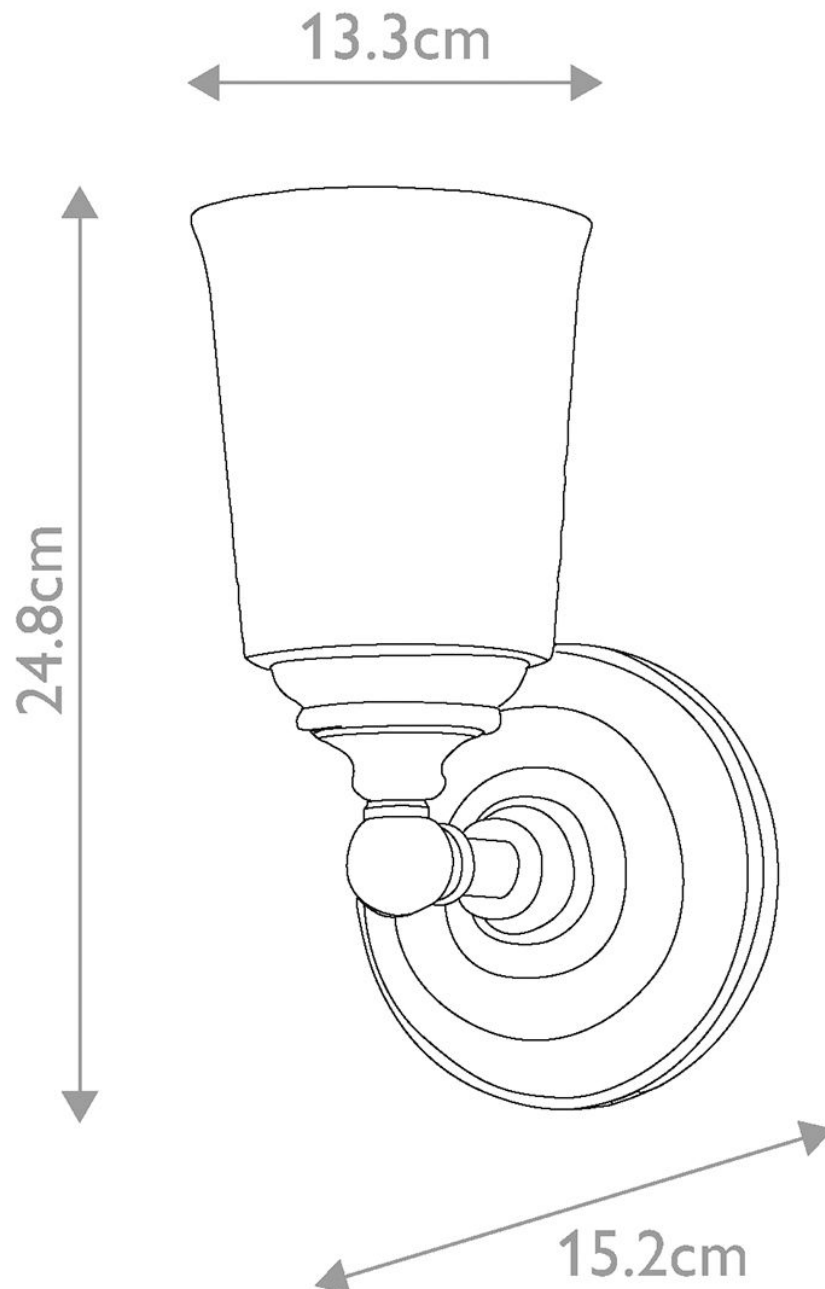

Elstead - Feiss - Huguenot Lake FE-HUGOLAKE1BATH Wall Light

CONTACT