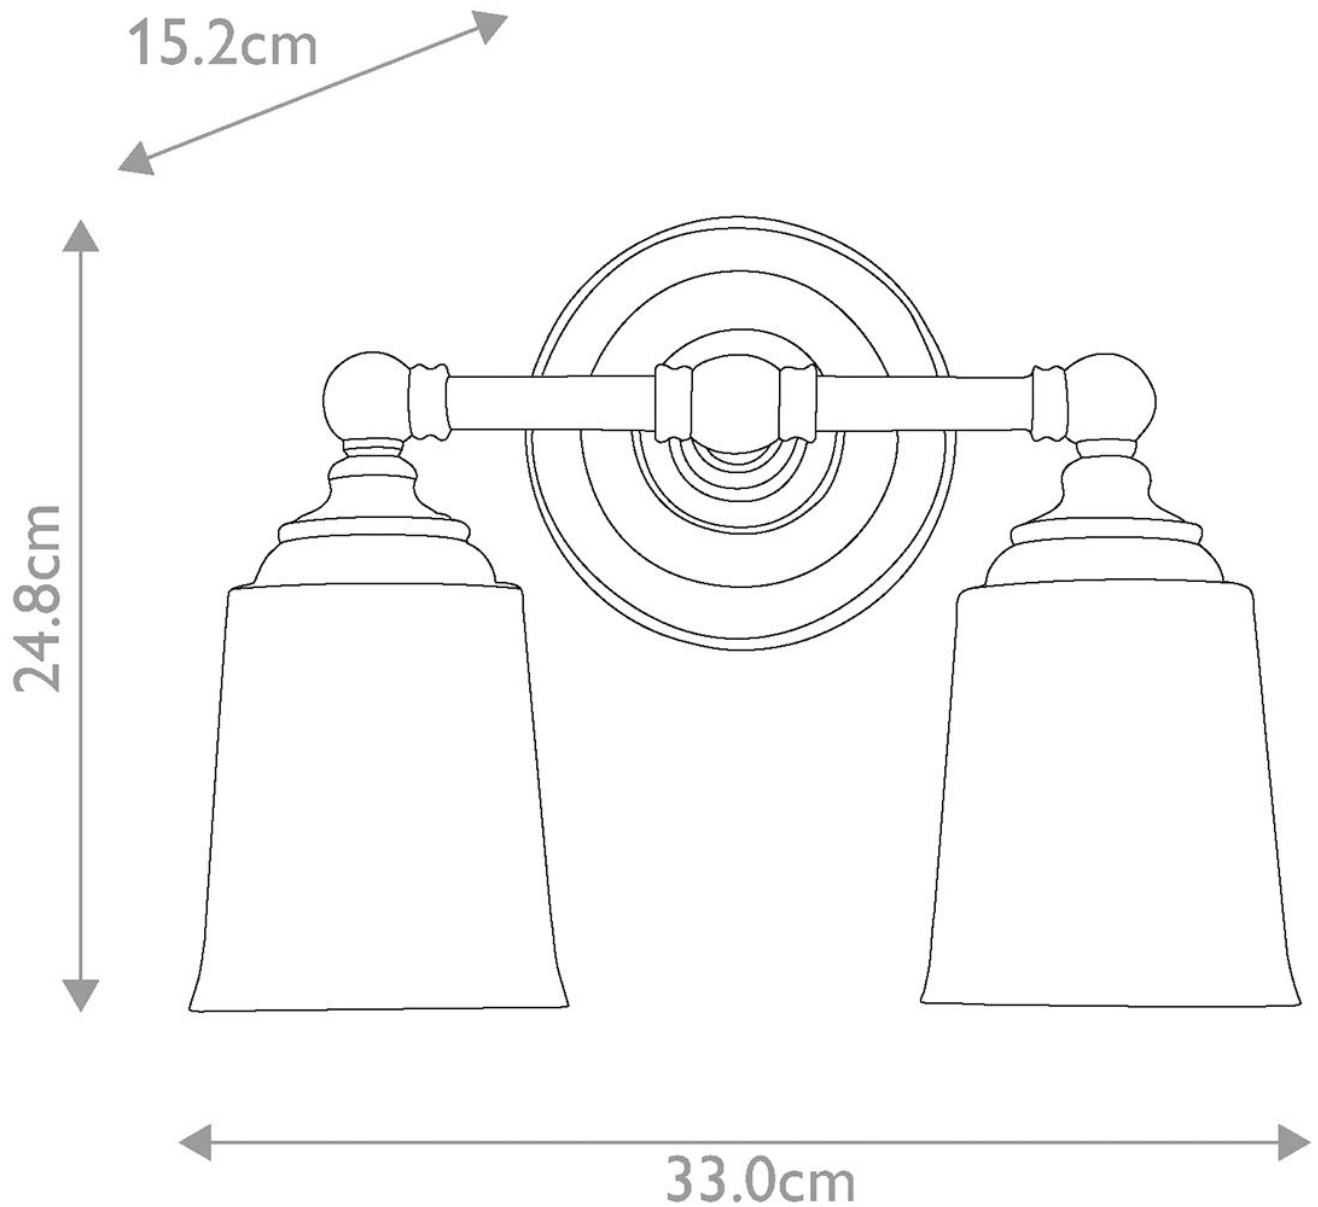

Elstead - Feiss - Huguenot Lake FE-HUGOLAKE2BATH Wall Light

CONTACT