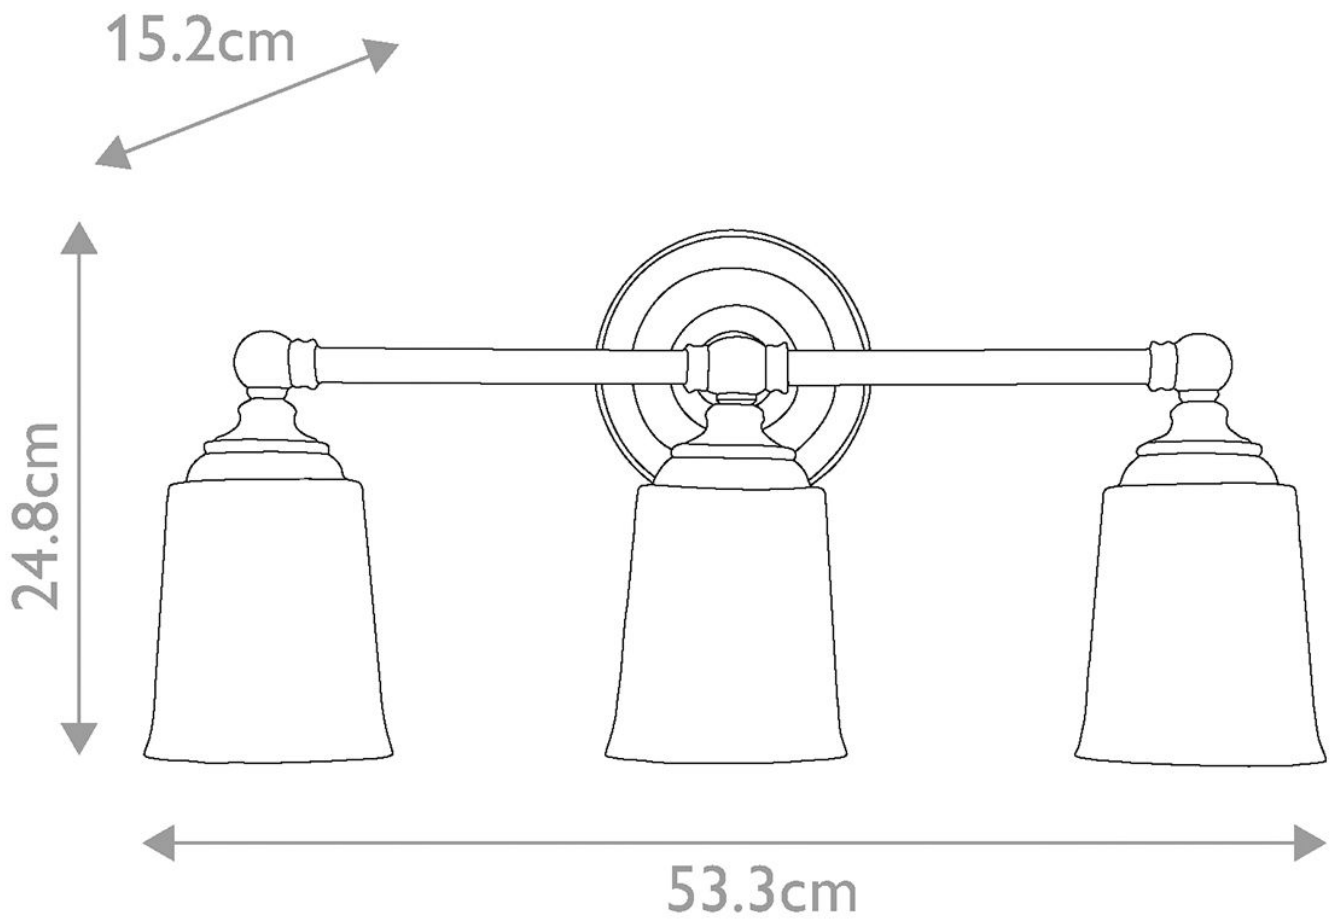

Elstead - Feiss - Huguenot Lake FE-HUGOLAKE3BATH Wall Light

CONTACT