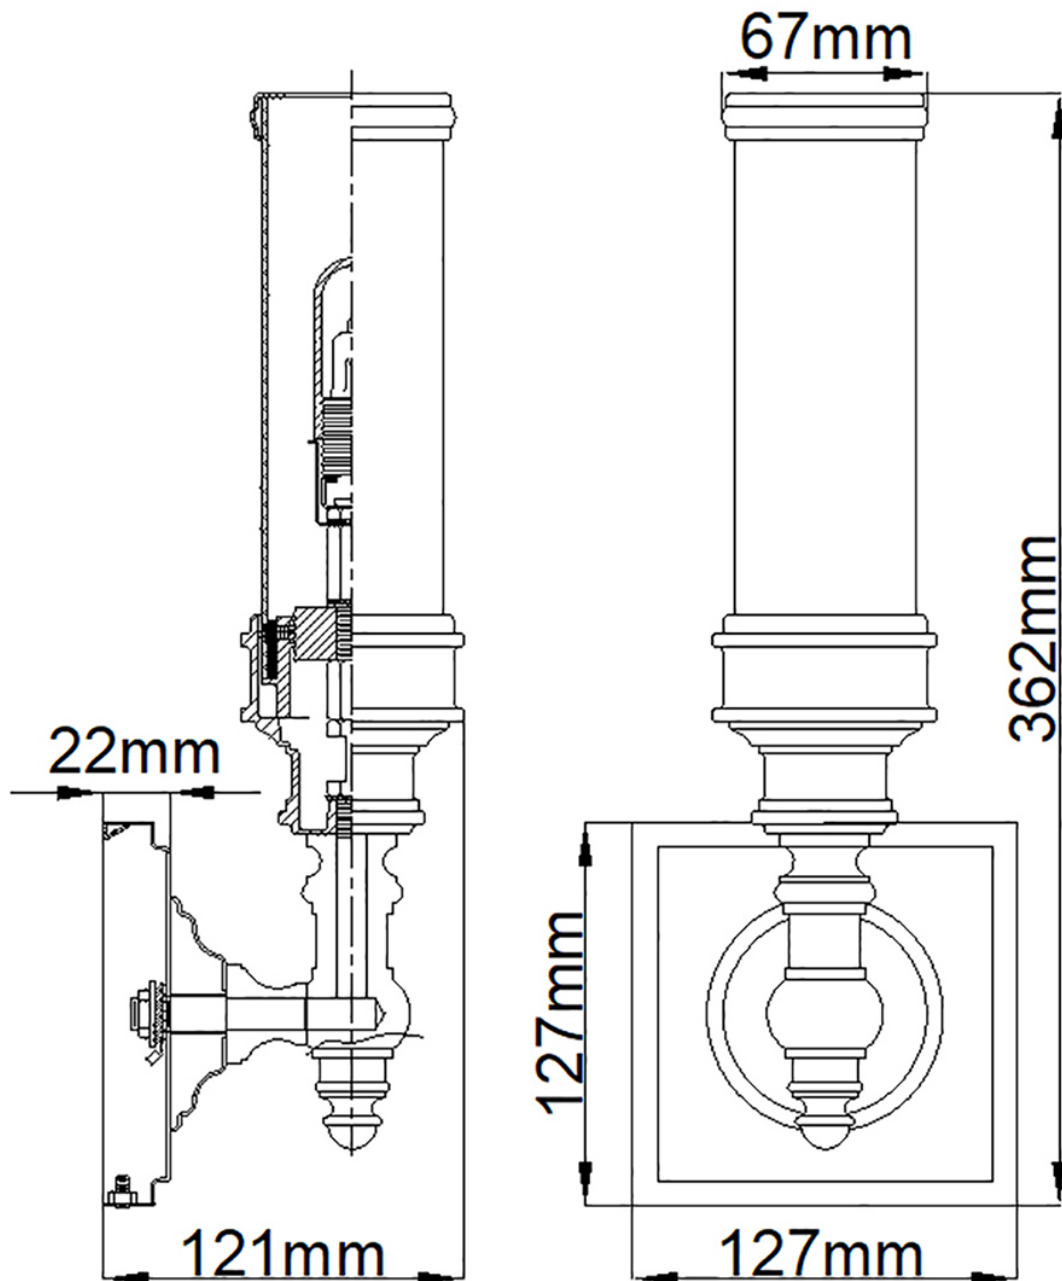

Elstead - Feiss - Payne FE-PAYN-OR1-BATH Wall Light

CONTACT