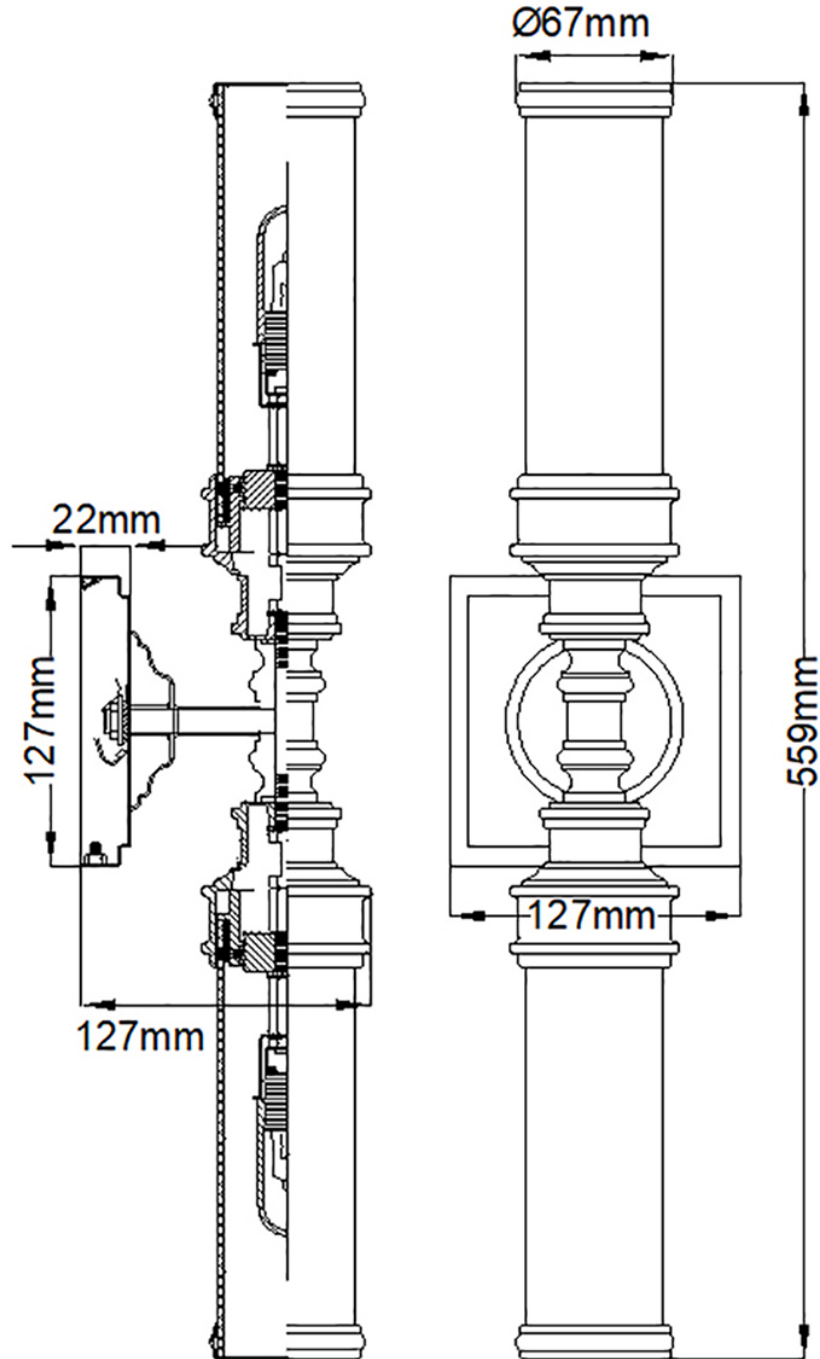

Elstead - Feiss - Payne FE-PAYN-OR2-BATH Wall Light

CONTACT