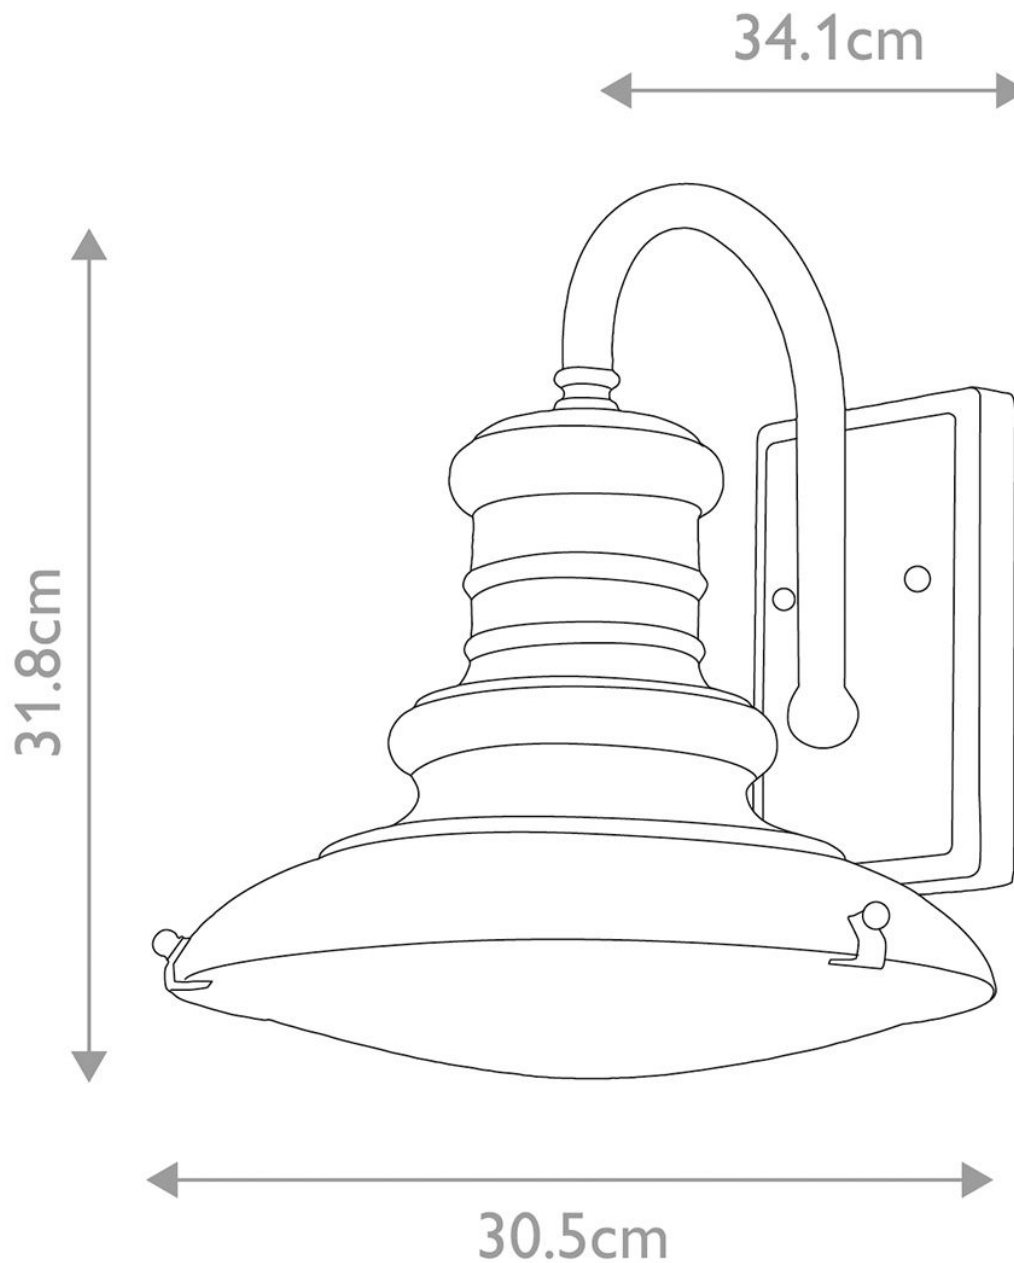

Elstead - Feiss - Redding Station FE-REDDING2-M-RB Wall Light

CONTACT