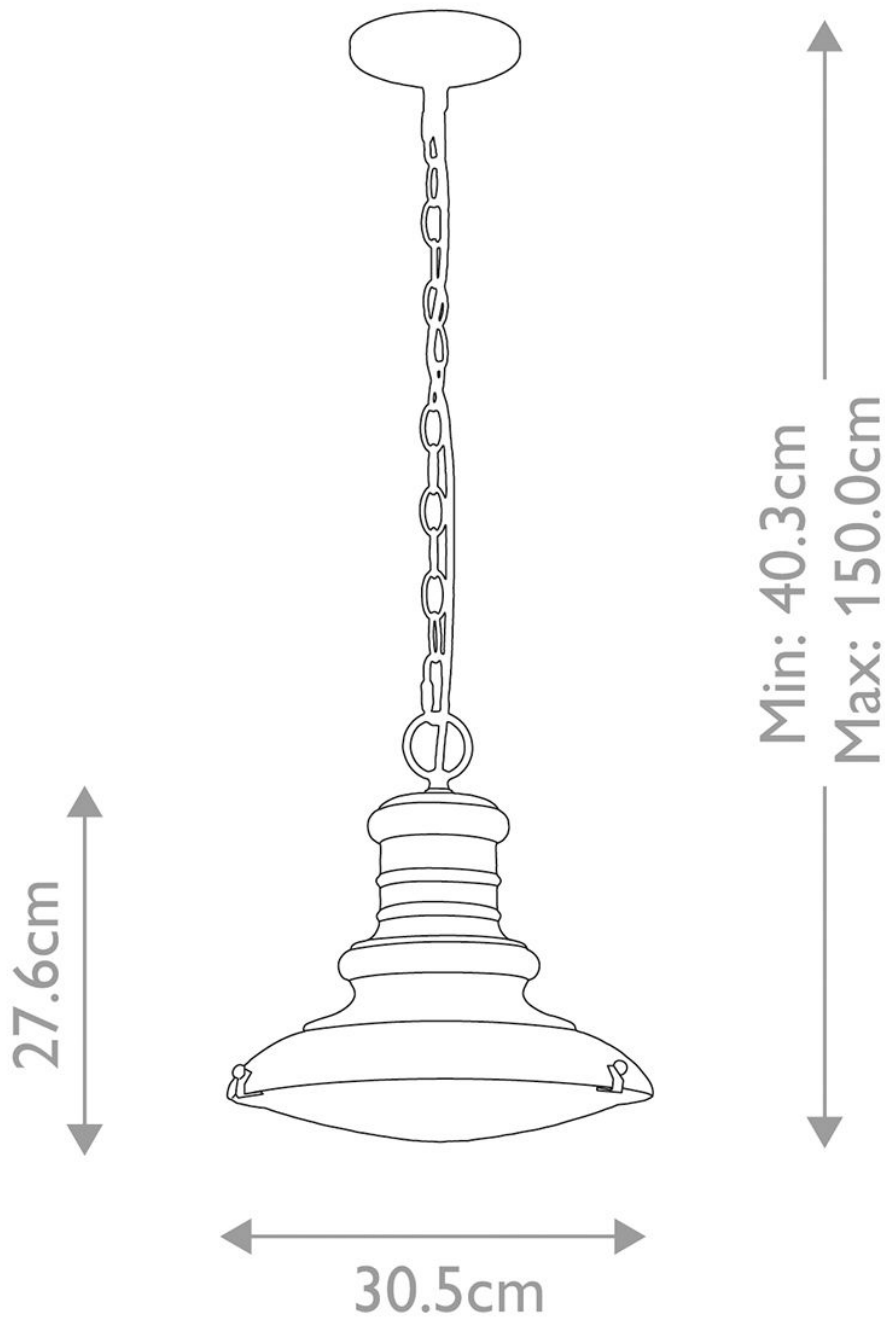

Elstead - Feiss - Redding Station FE-REDDING8-M-RB Chain Lantern

CONTACT