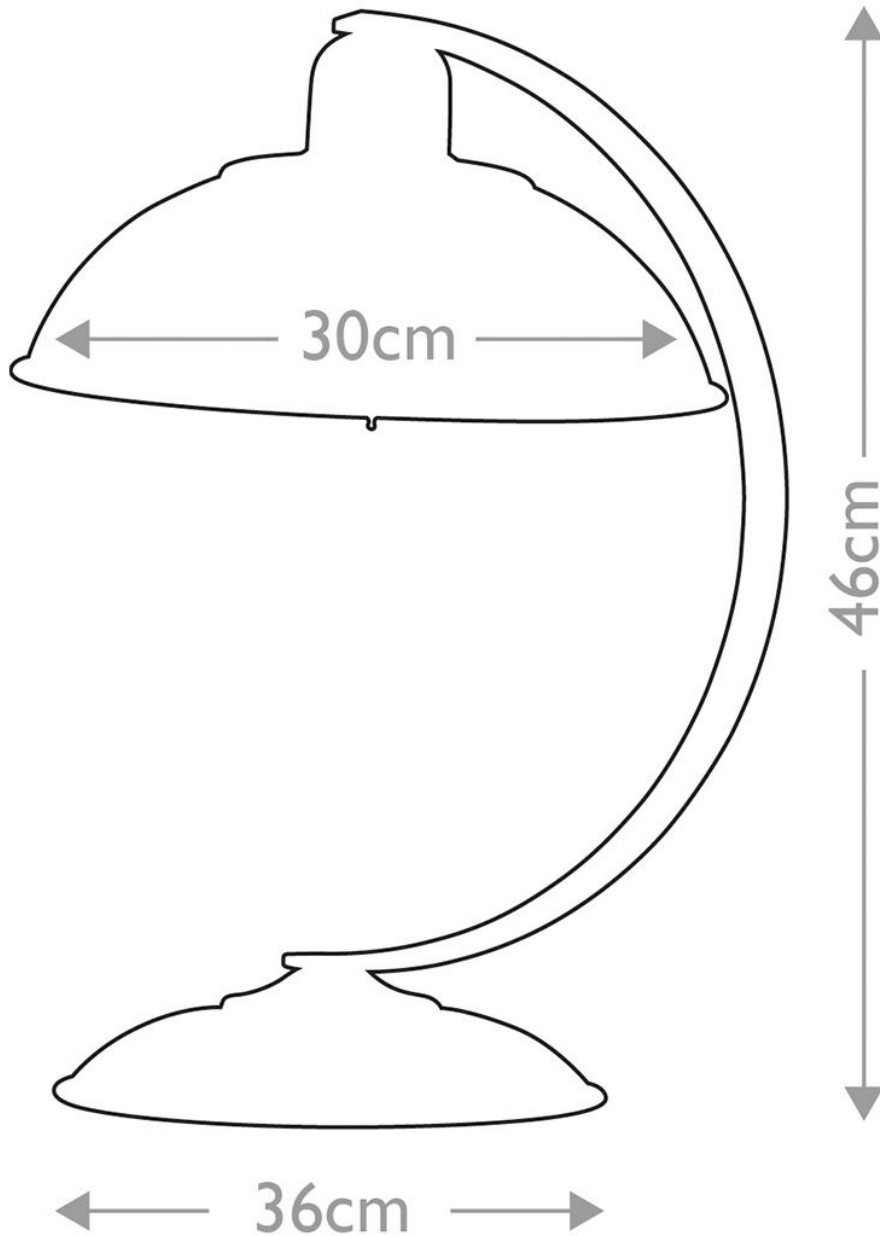

Elstead - Franklin FRANKLIN-GREY Table Lamp

CONTACT