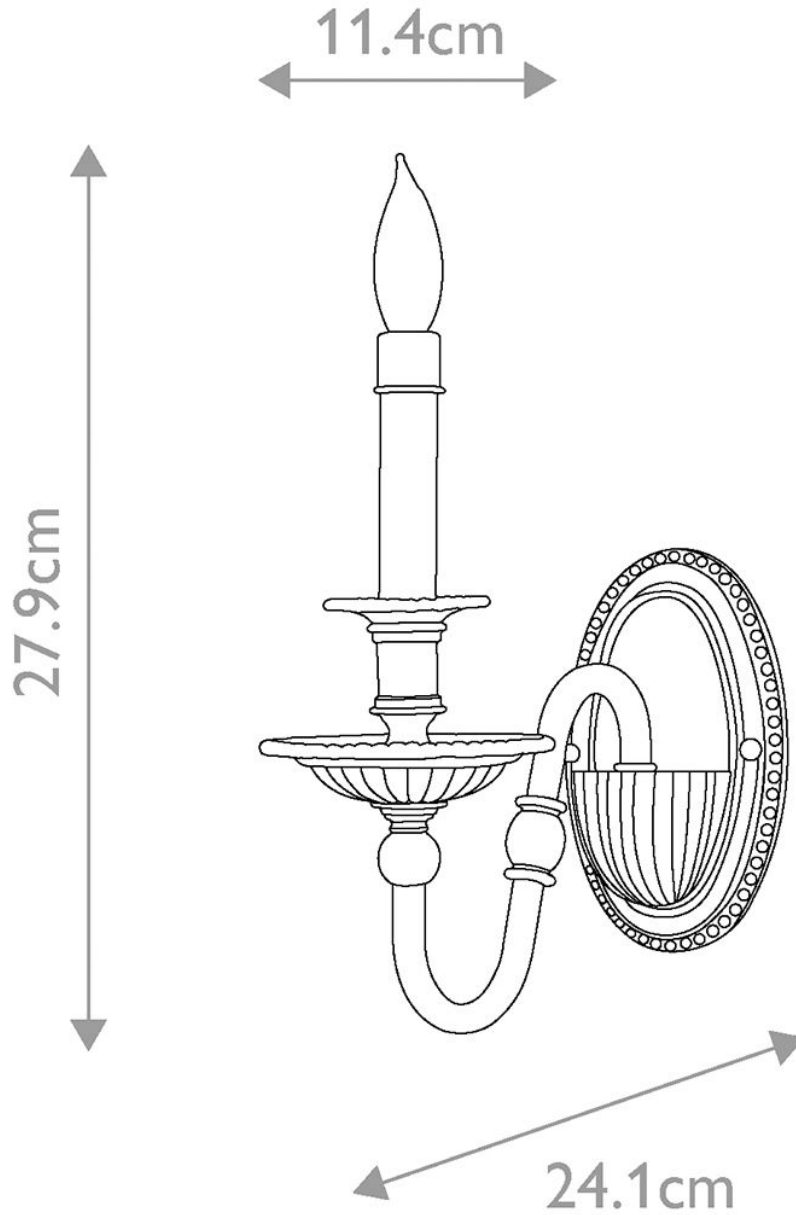

Elstead - Hinkley Lighting - Cambridge HK-CAMBRIDGE1 Wall Light

CONTACT