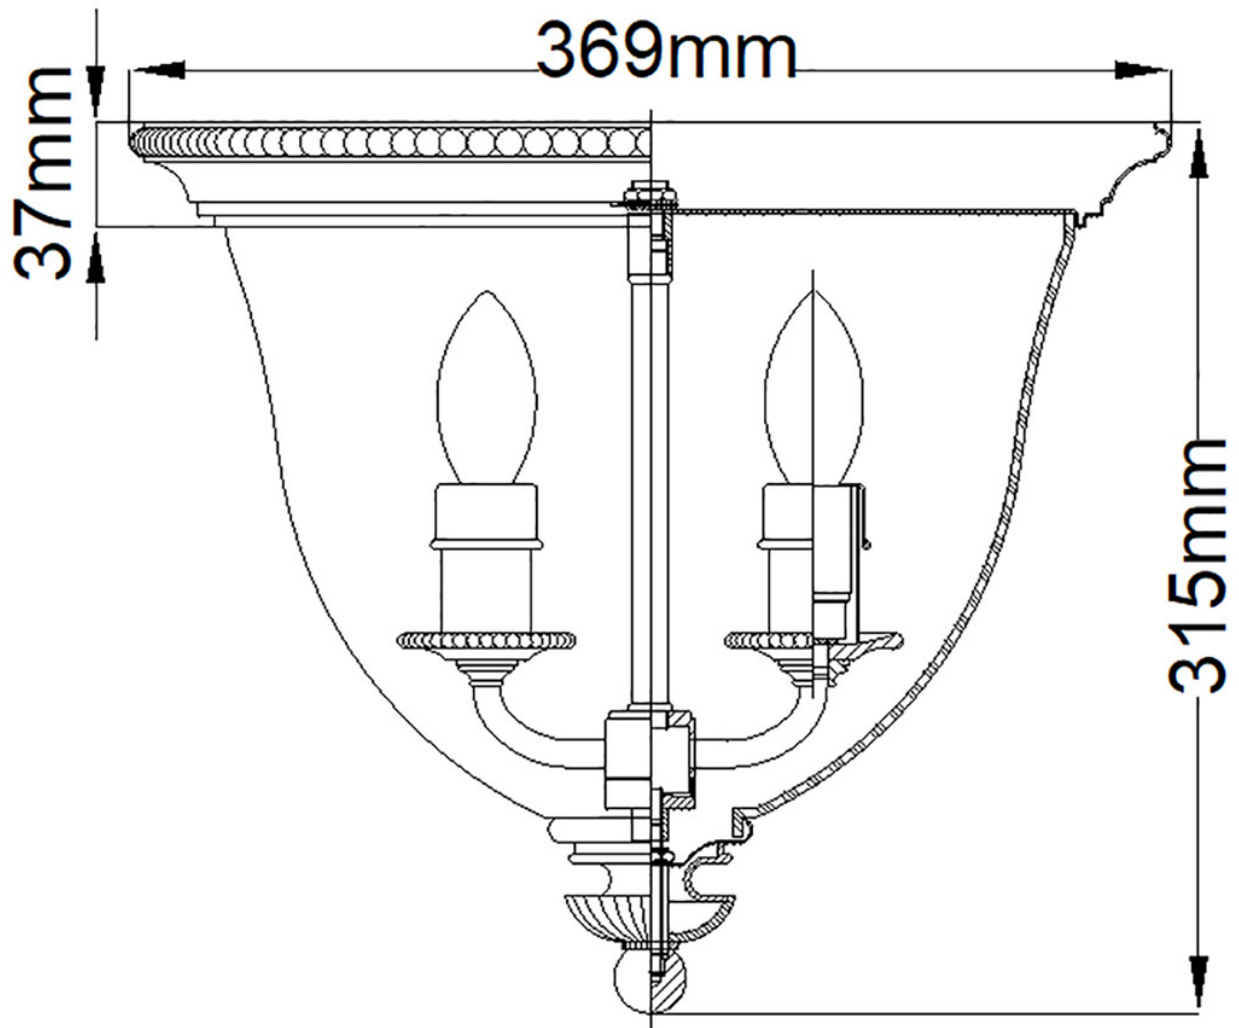

Elstead - Hinkley Lighting - Cambridge HK-CAMBRIDGE-F-B Flush Light

CONTACT