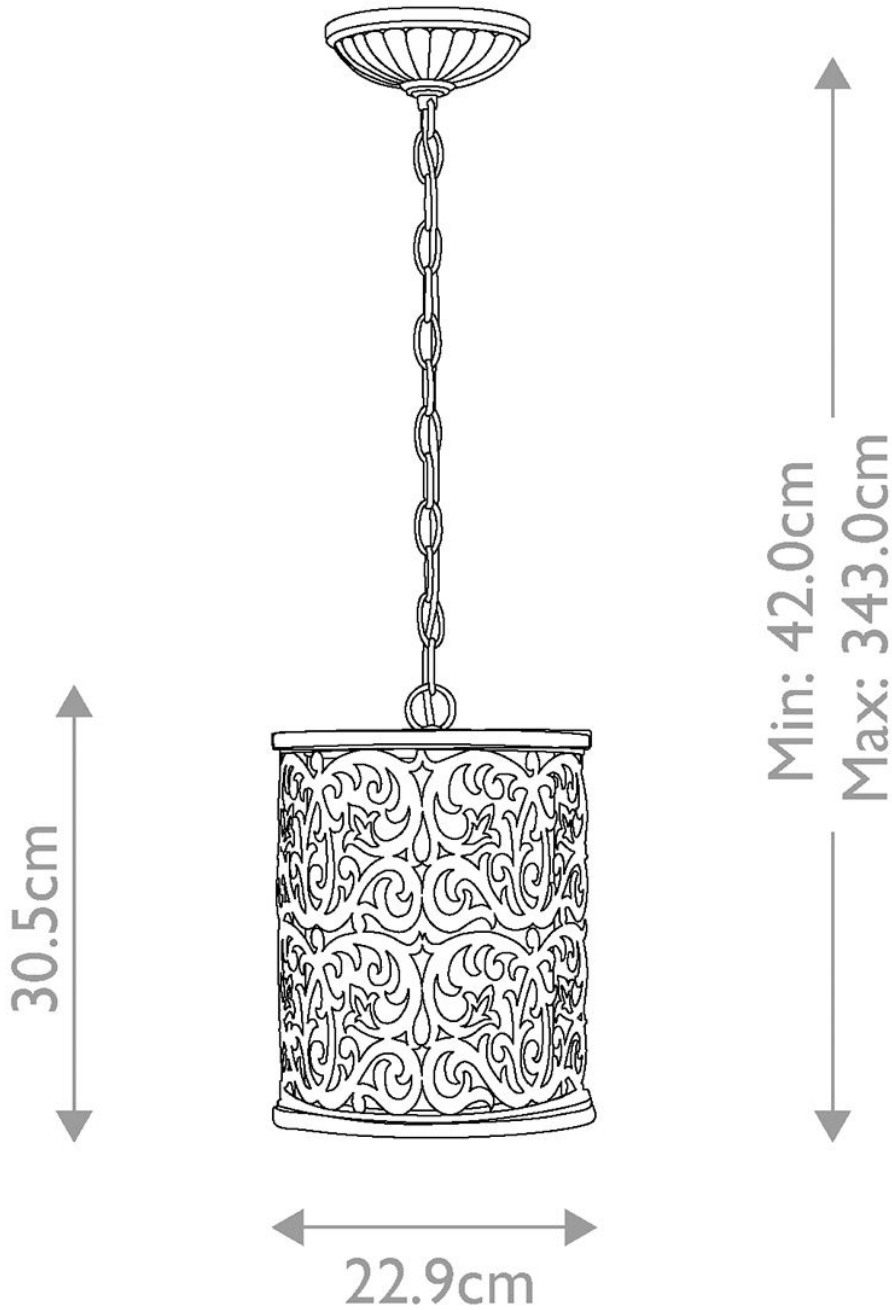

Elstead - Hinkley Lighting - Carabel HK-CARABEL-P-A Pendant

CONTACT