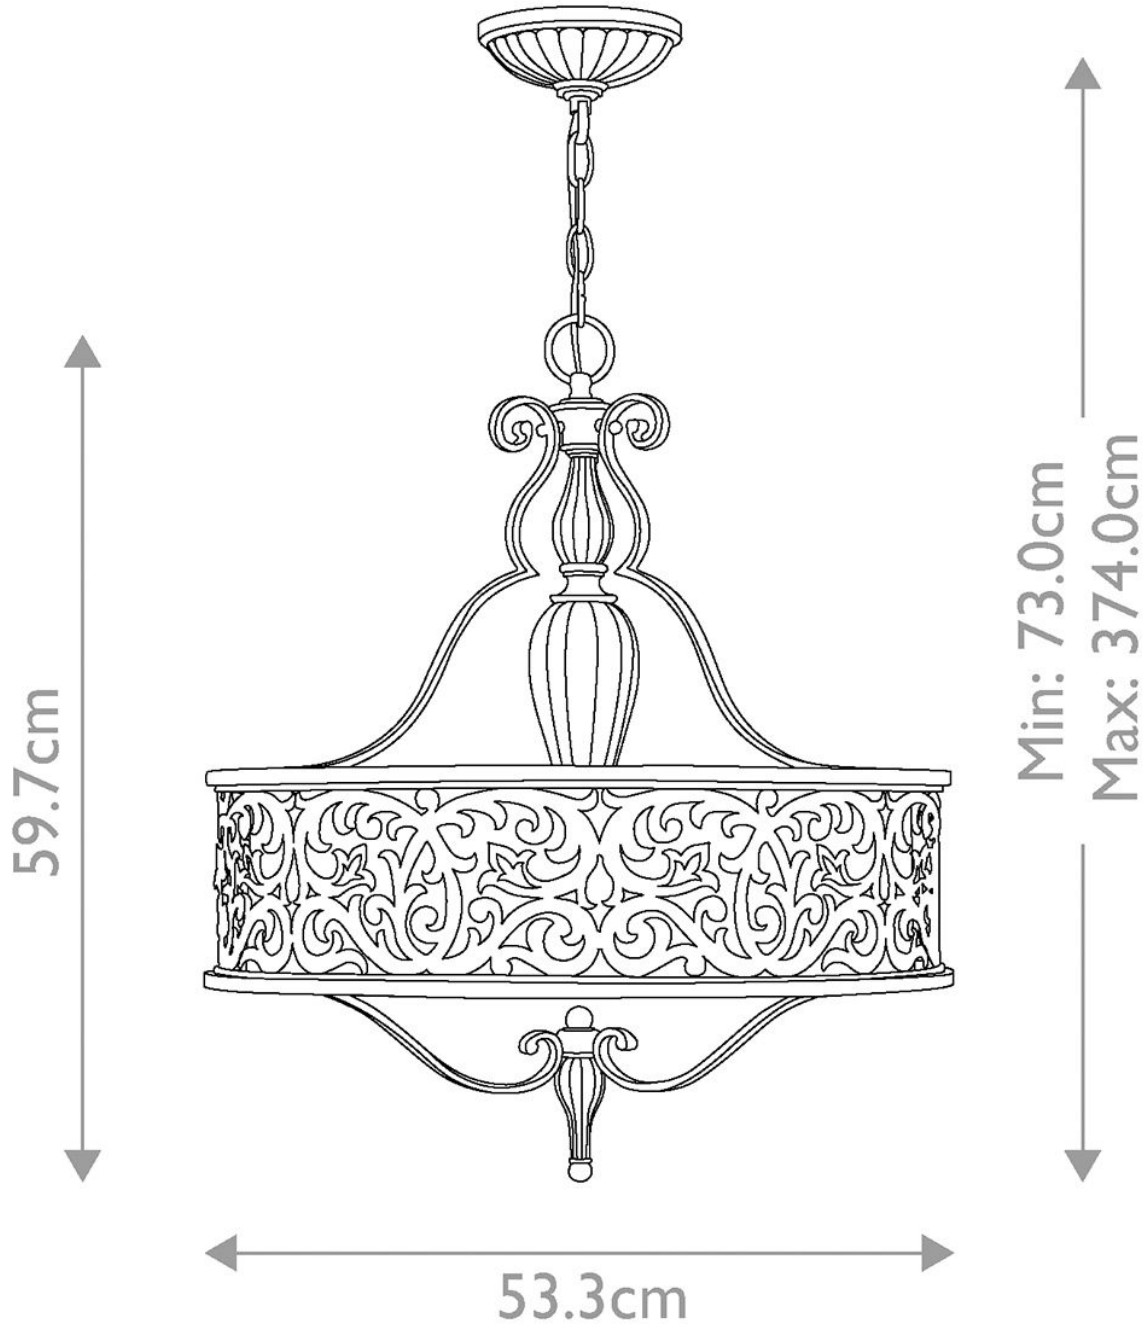

Elstead - Hinkley Lighting - Carabel HK-CARABEL-P-B Chandelier

**CONTACT**