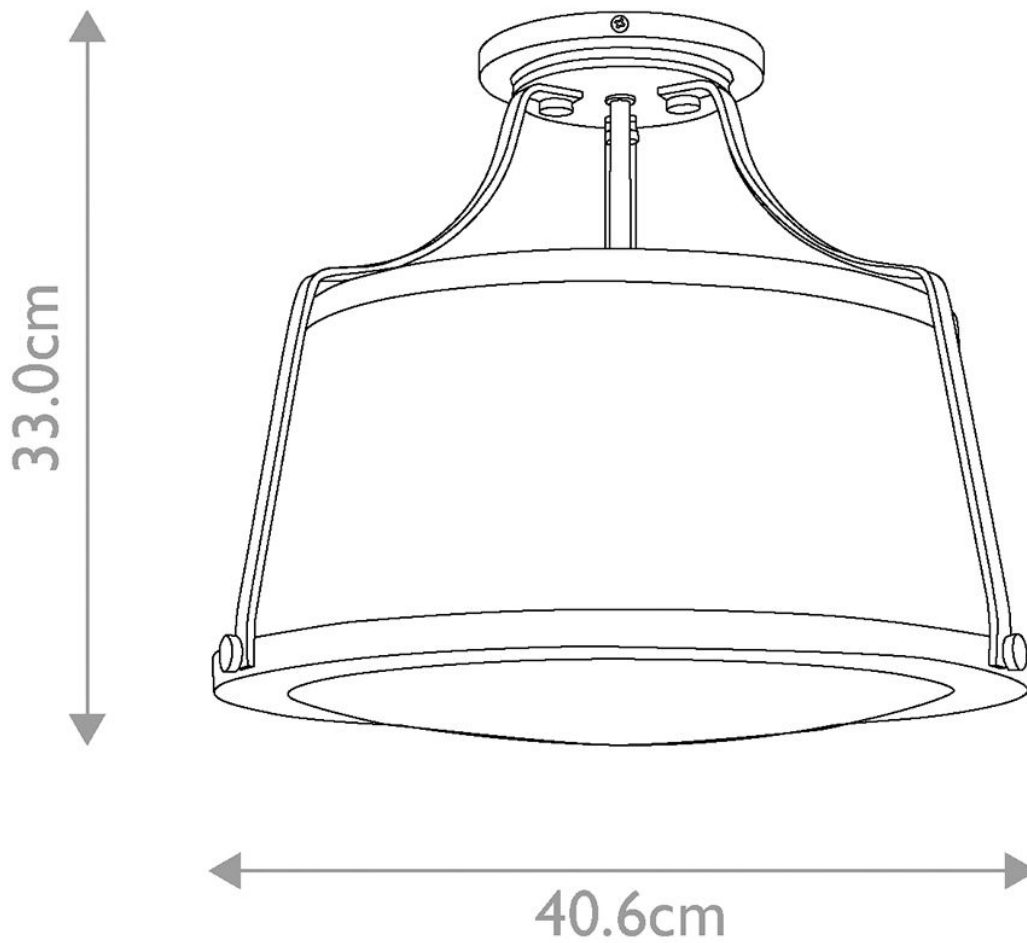

Elstead - Hinkley Lighting - Charlotte HK-CHARLOTTE-SF-AN Semi-Flush

CONTACT