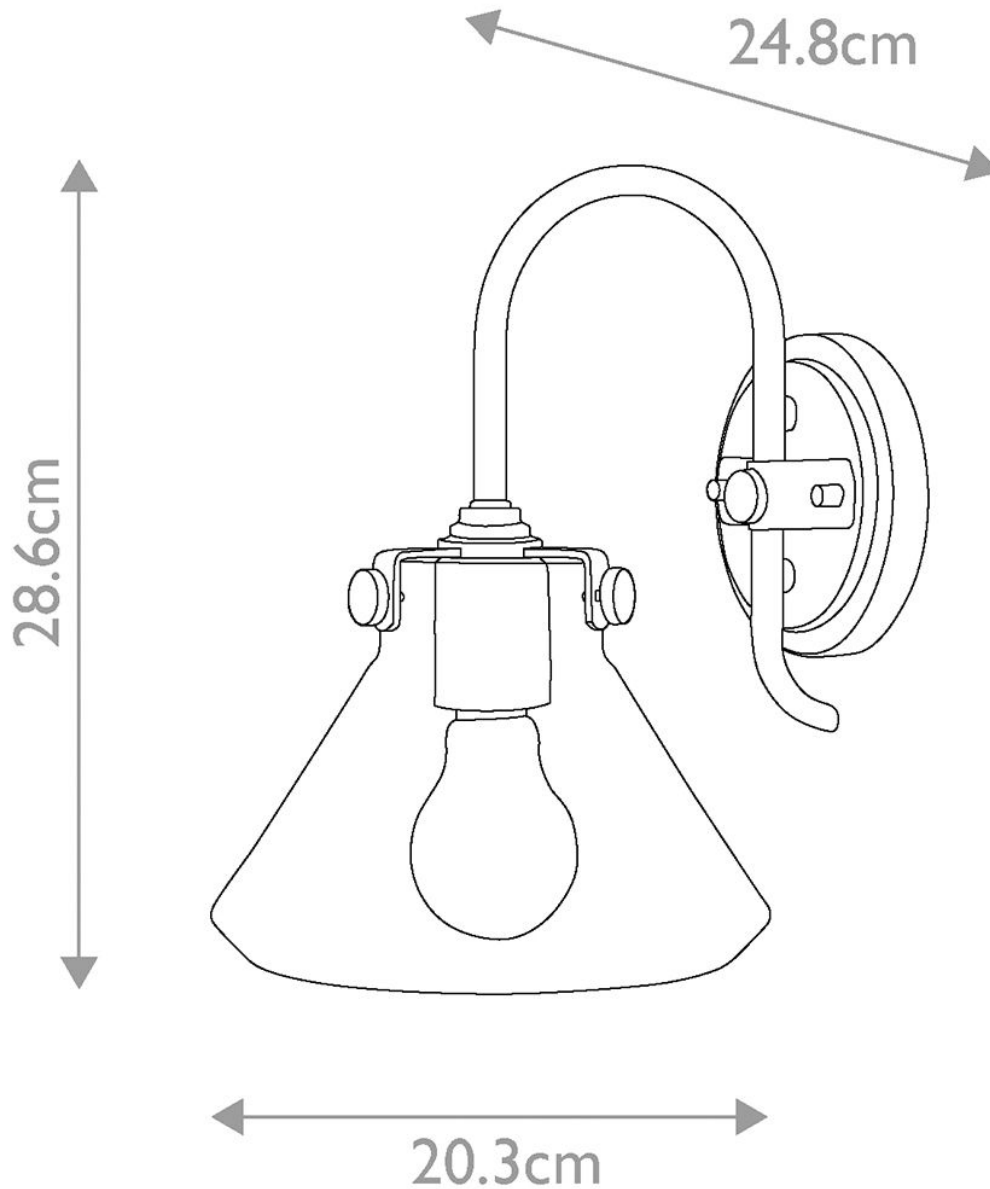

Elstead - Hinkley Lighting - Congress HK-CONGRESS1-A-BC Wall Light

CONTACT