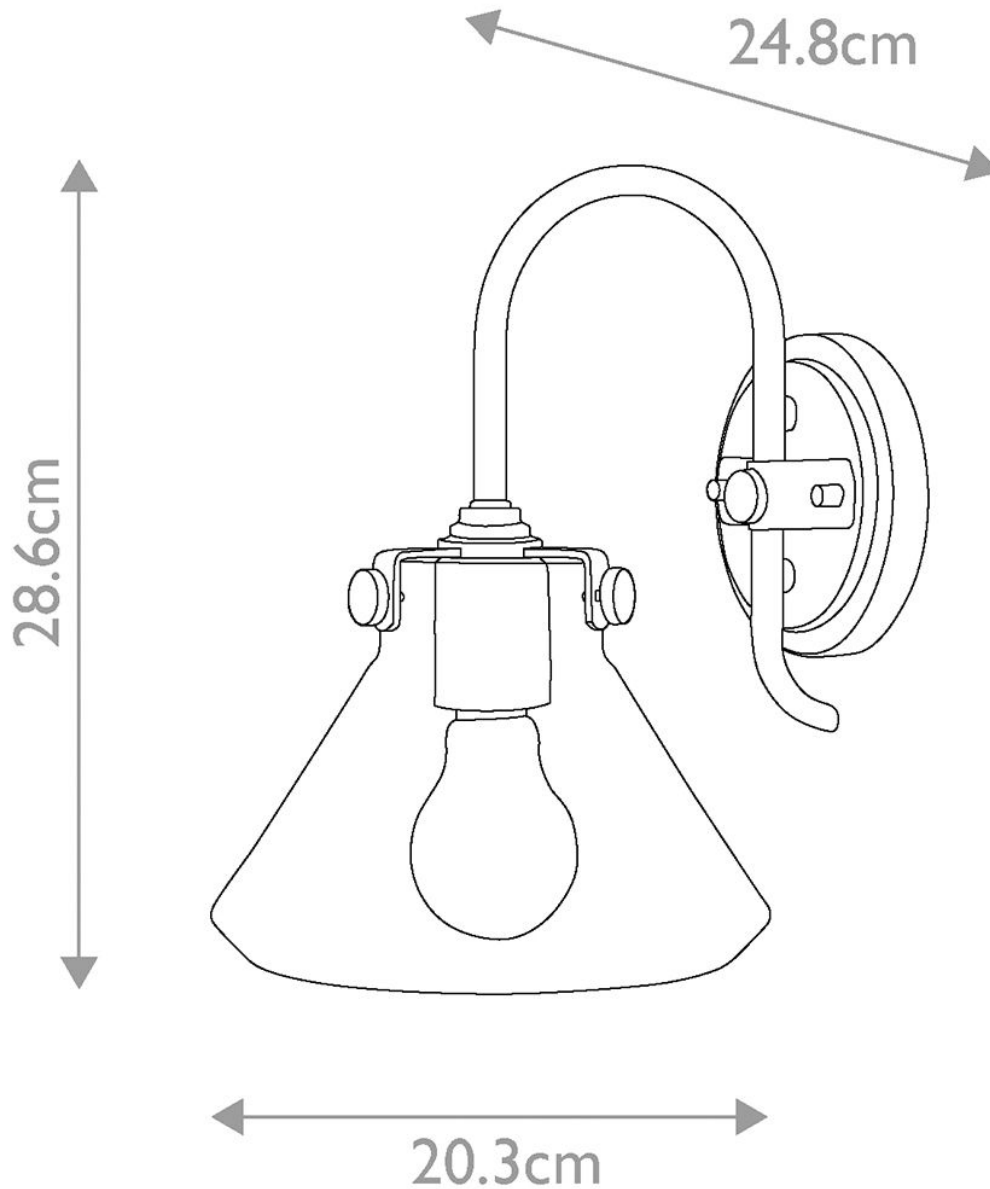

Elstead - Hinkley Lighting - Congress HK-CONGRESS1-A-CM Wall Light

**CONTACT**