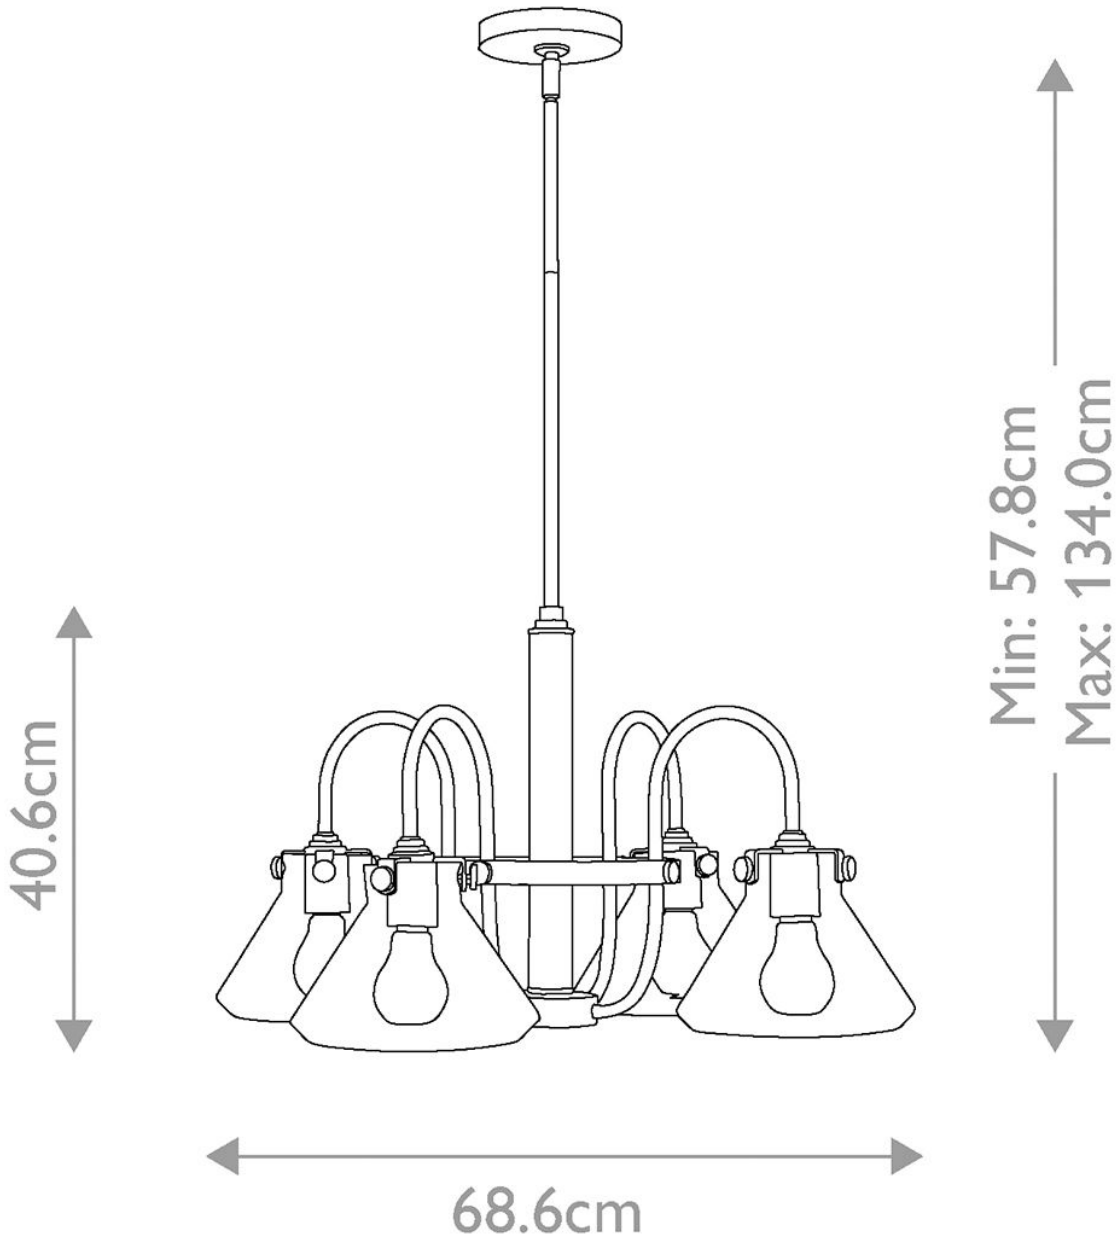

Elstead - Hinkley Lighting - Congress HK-CONGRESS4-A-BC Chandelier

**CONTACT**