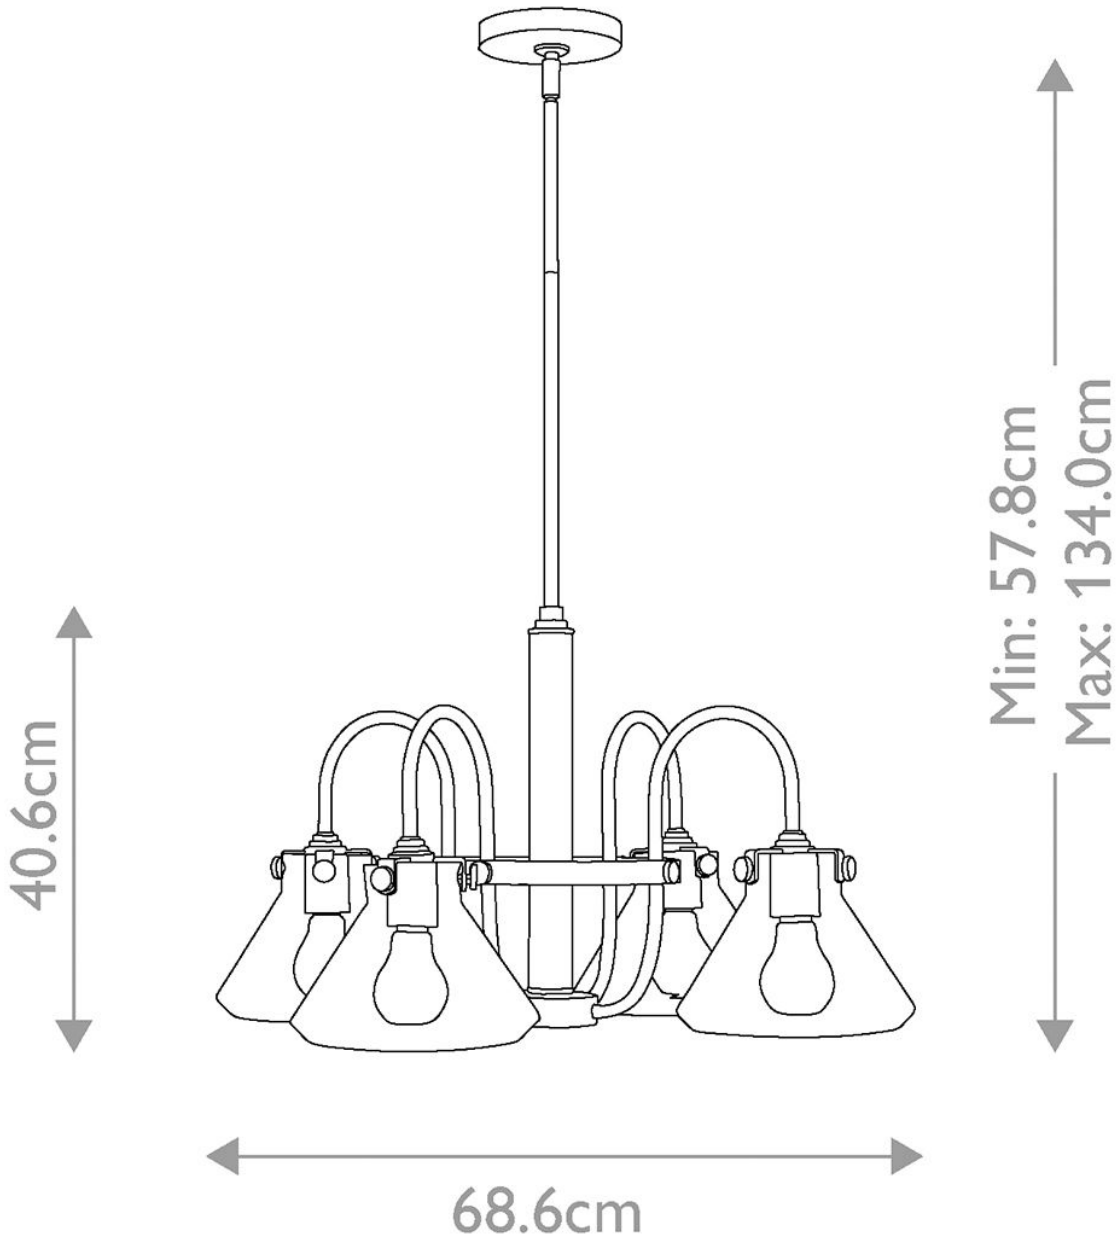

Elstead - Hinkley Lighting - Congress HK-CONGRESS4-A-CM Chandelier

CONTACT