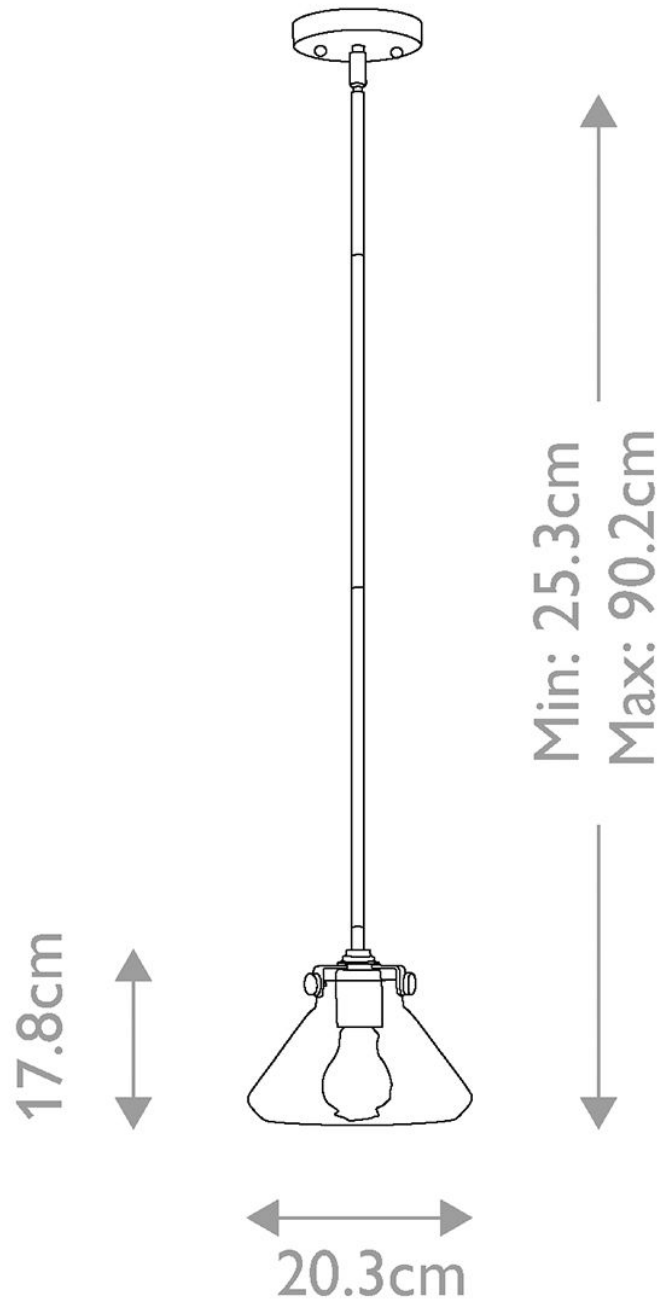

Elstead - Hinkley Lighting - Congress HK-CONGRESS-P-A-CM Pendant

CONTACT