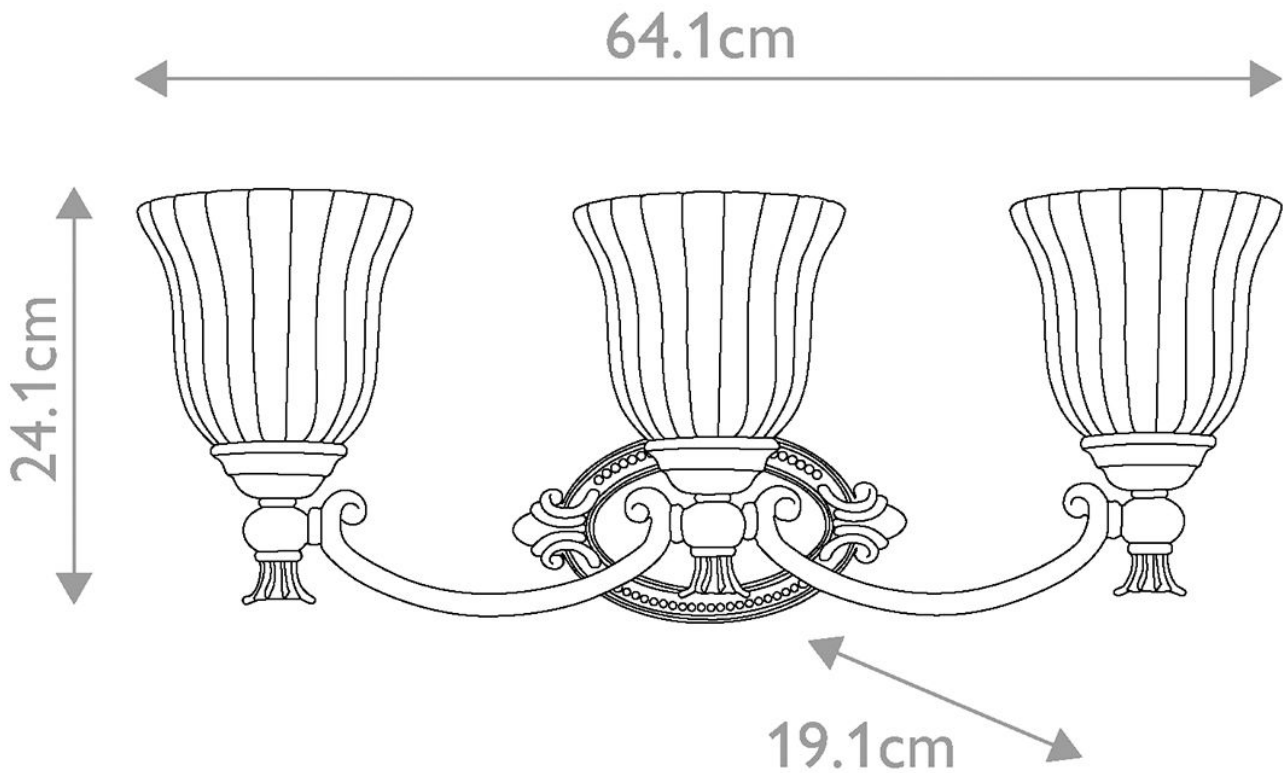

Elstead - Hinkley Lighting - Francoise HK-FRANCOISE3-BATH Wall Light

CONTACT