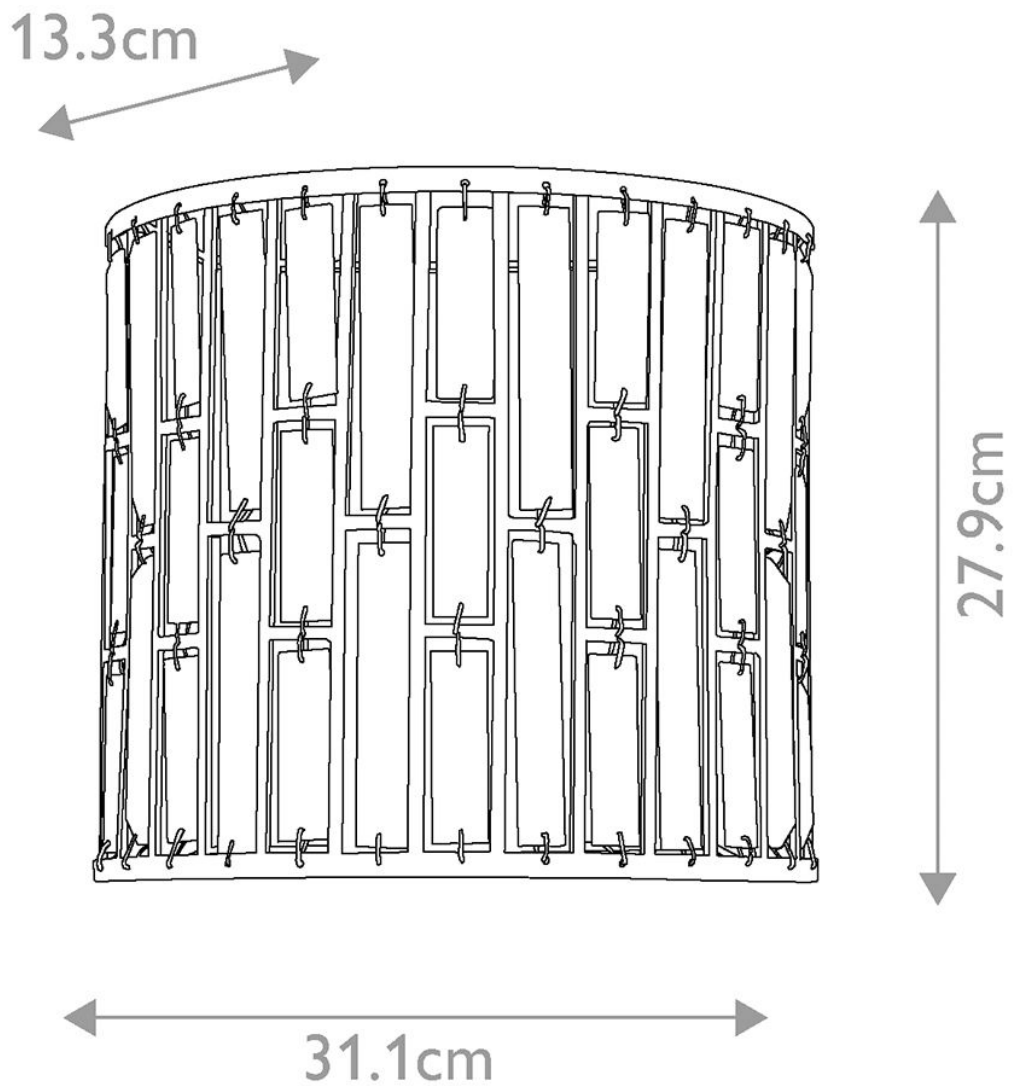

Elstead - Hinkley Lighting - Gemma HK-GEMMA2-A-SL Wall Light

CONTACT