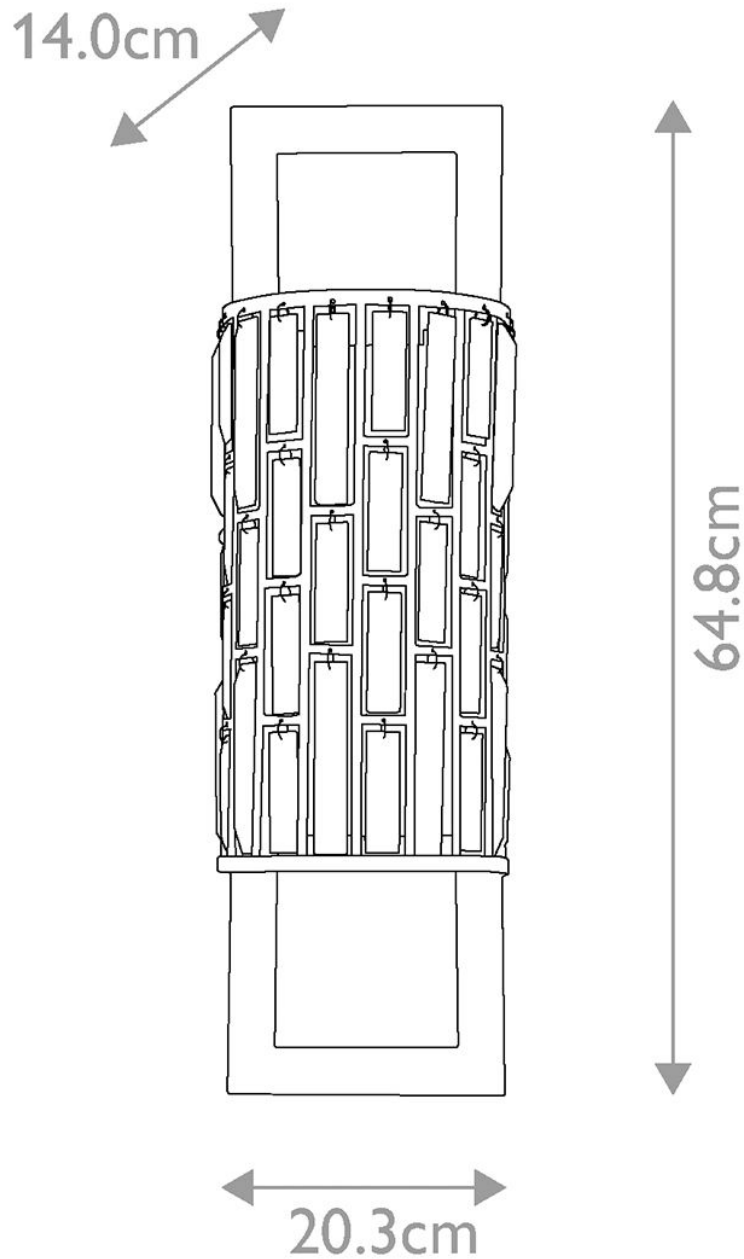

Elstead - Hinkley Lighting - Gemma HK-GEMMA2-B-SL Wall Light

**CONTACT**