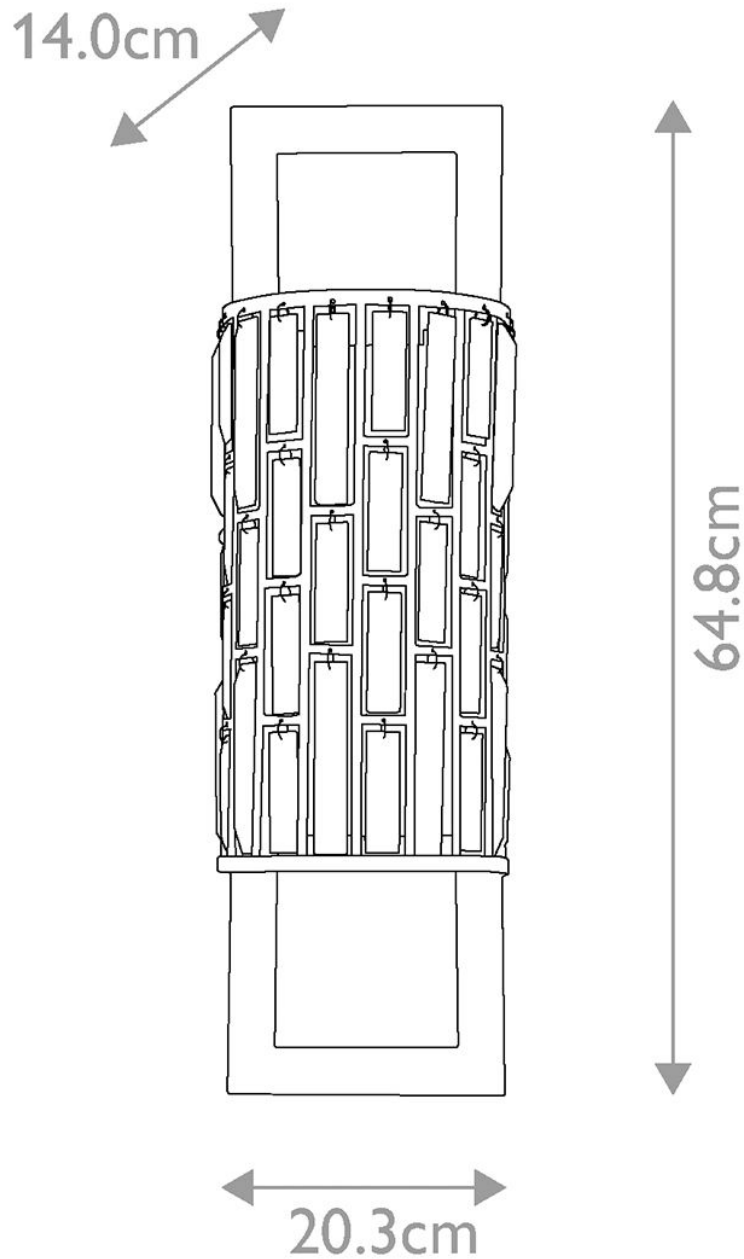

Elstead - Hinkley Lighting - Gemma HK-GEMMA2-B-VBZ Wall Light

CONTACT