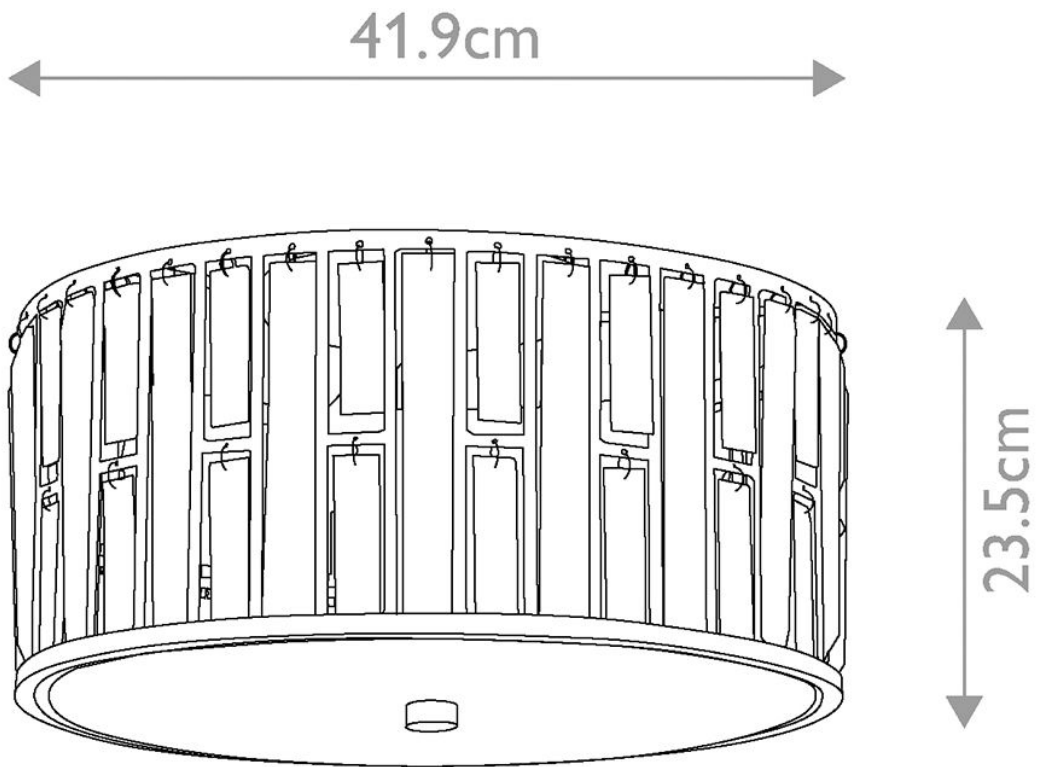

Elstead - Hinkley Lighting - Gemma HK-GEMMA-F-SL Flush Light

CONTACT