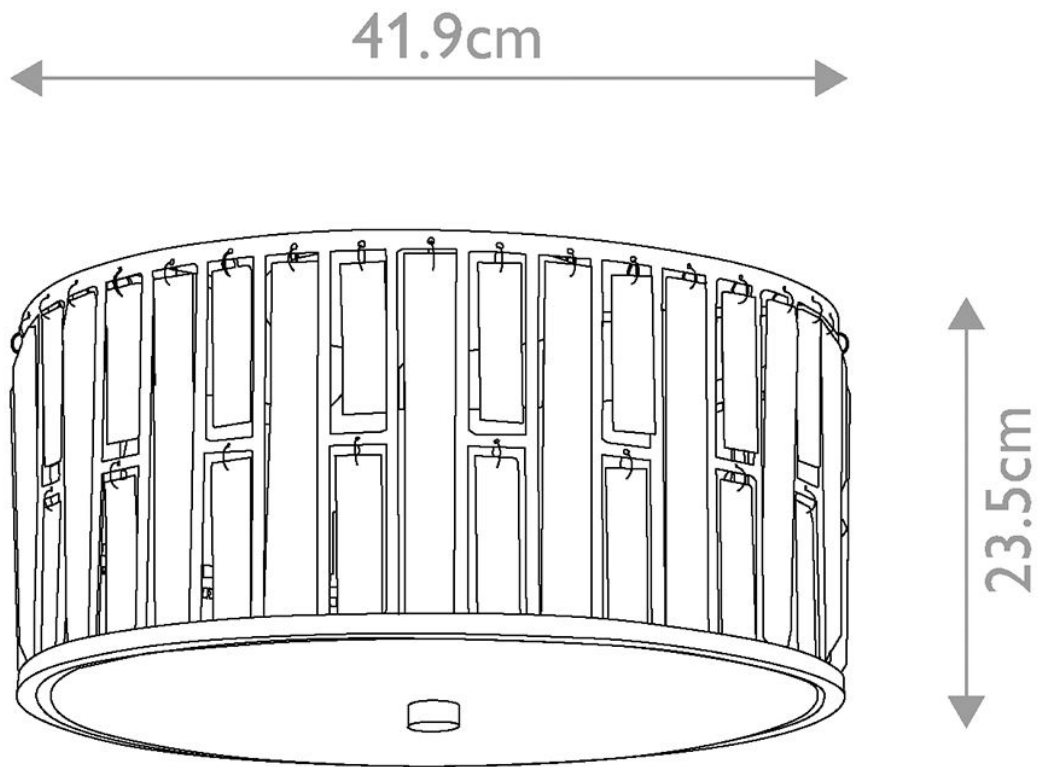

Elstead - Hinkley Lighting - Gemma HK-GEMMA-F-VBZ Flush Light

CONTACT