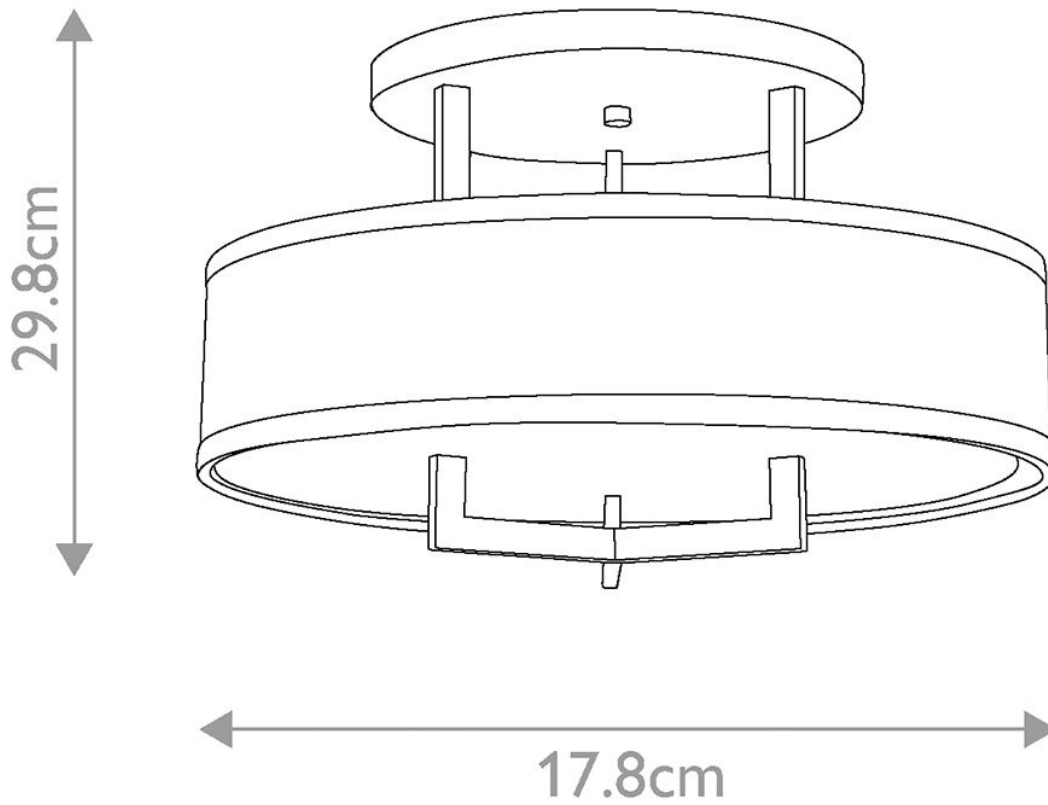

Elstead - Hinkley Lighting - Hampton HK-HAMPTON-SF Semi-Flush

CONTACT