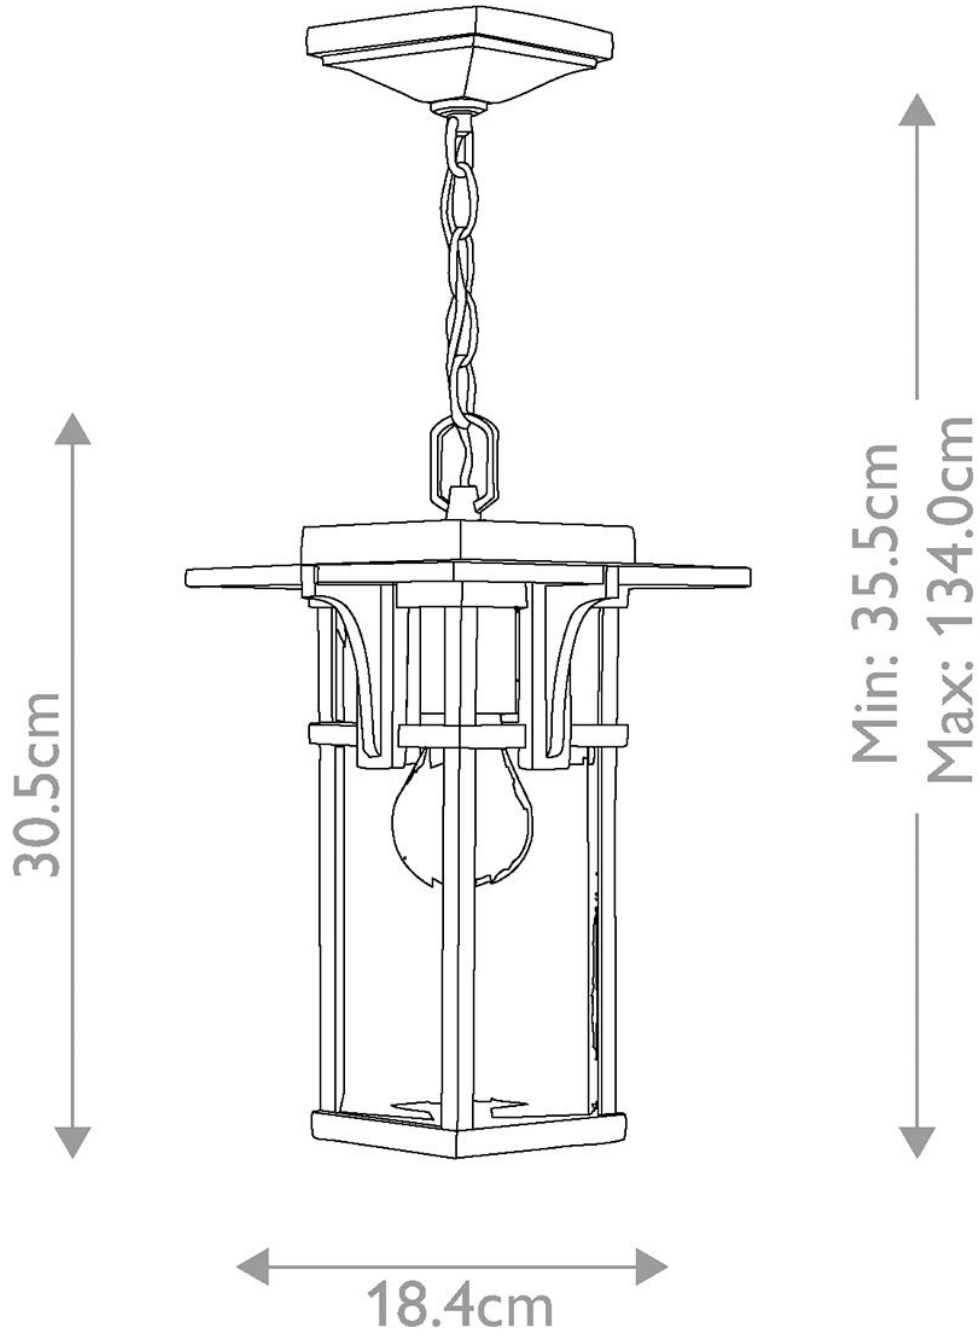

Elstead - Hinkley Lighting - Manhattan HK-MANHATTAN8-S Chain Lantern

**CONTACT**