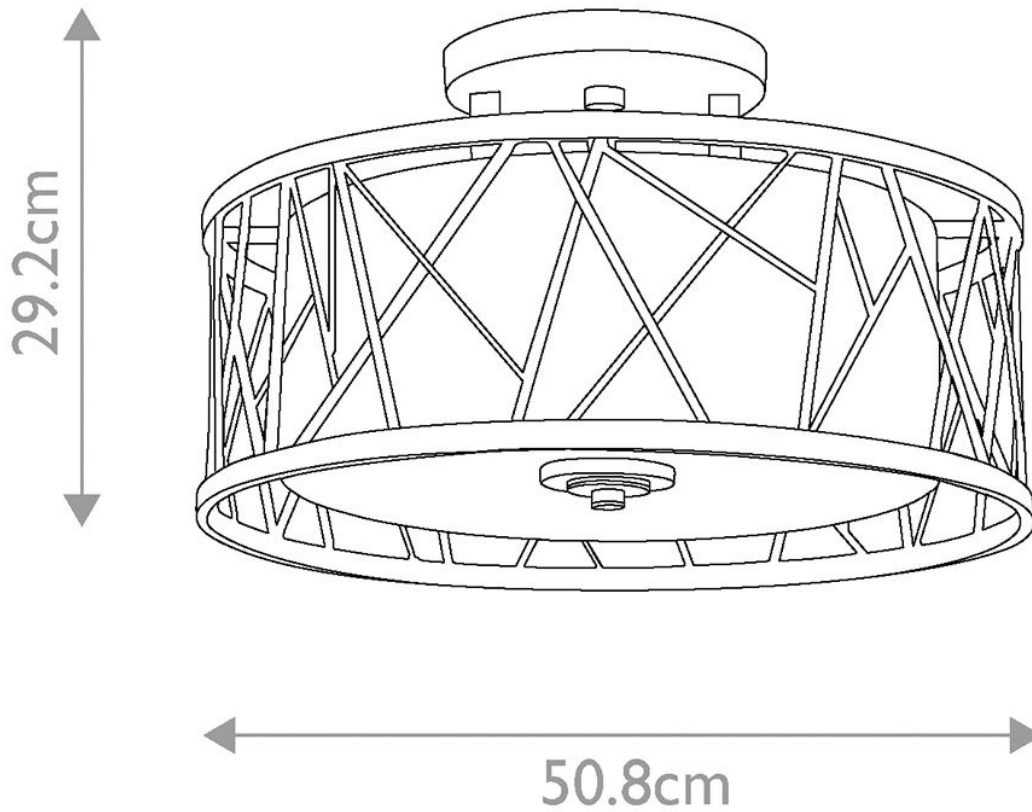

Elstead - Hinkley Lighting - Nest HK-NEST-SF-SL Semi-Flush

CONTACT