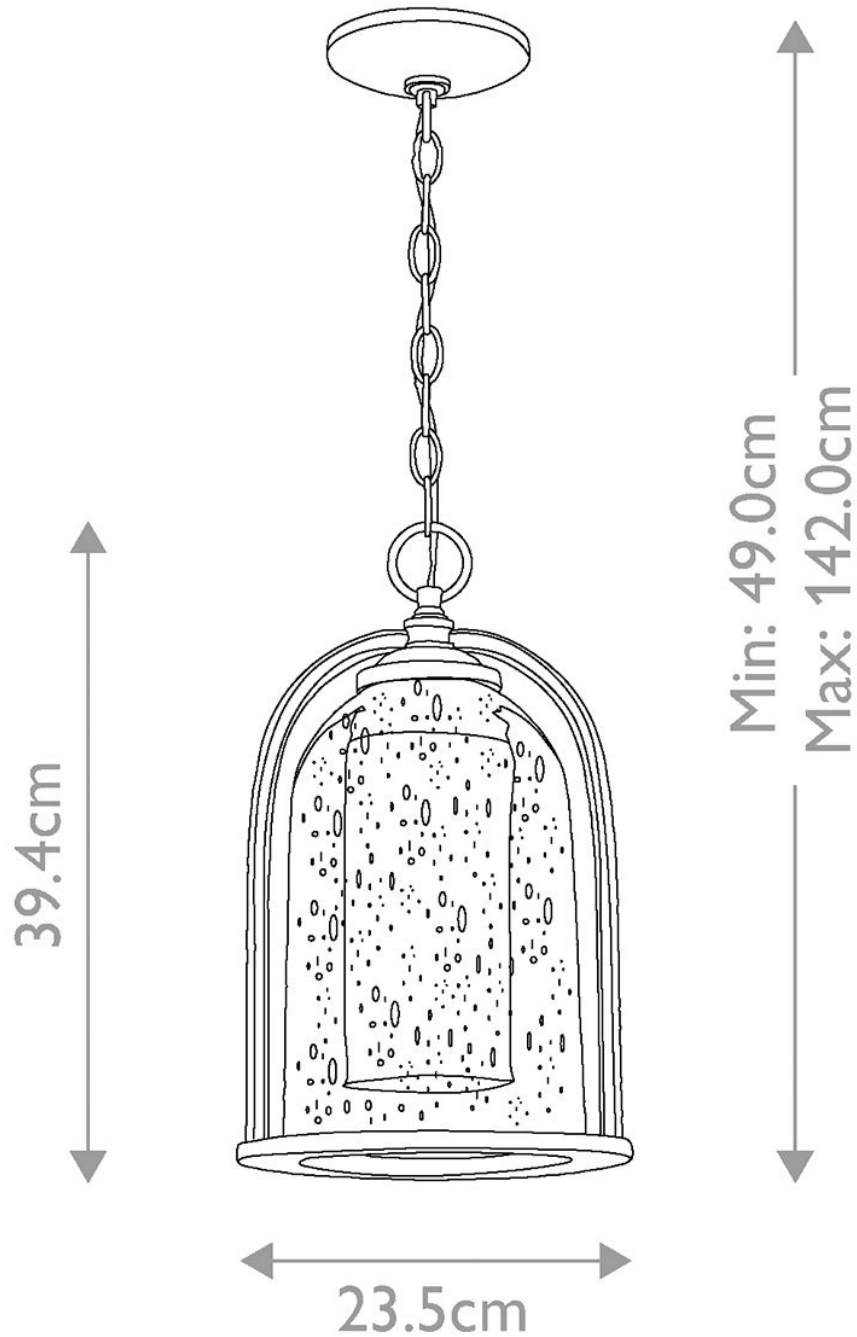

Elstead - Hinkley Lighting - Quincy HK-QUINCY8-M Chain Lantern

CONTACT