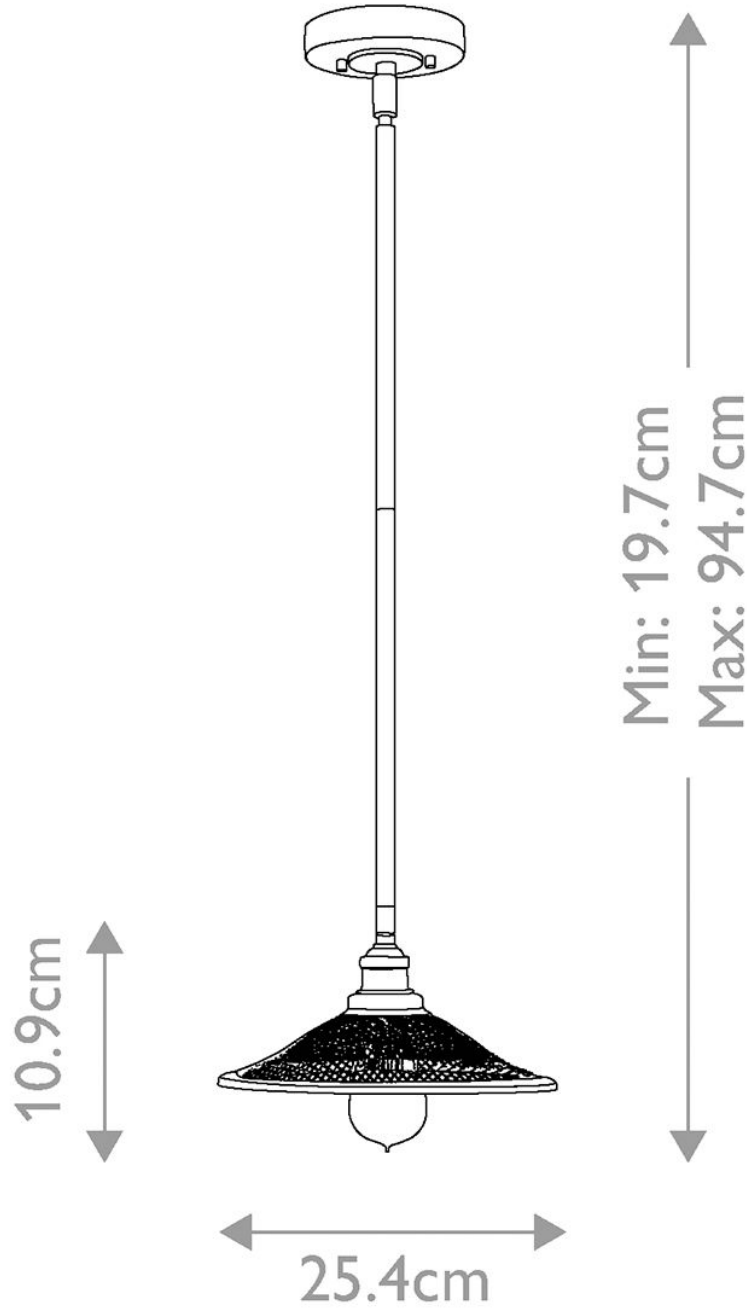

Elstead - Hinkley Lighting - Rigby HK-RIGBY-P-KZ Pendant

CONTACT